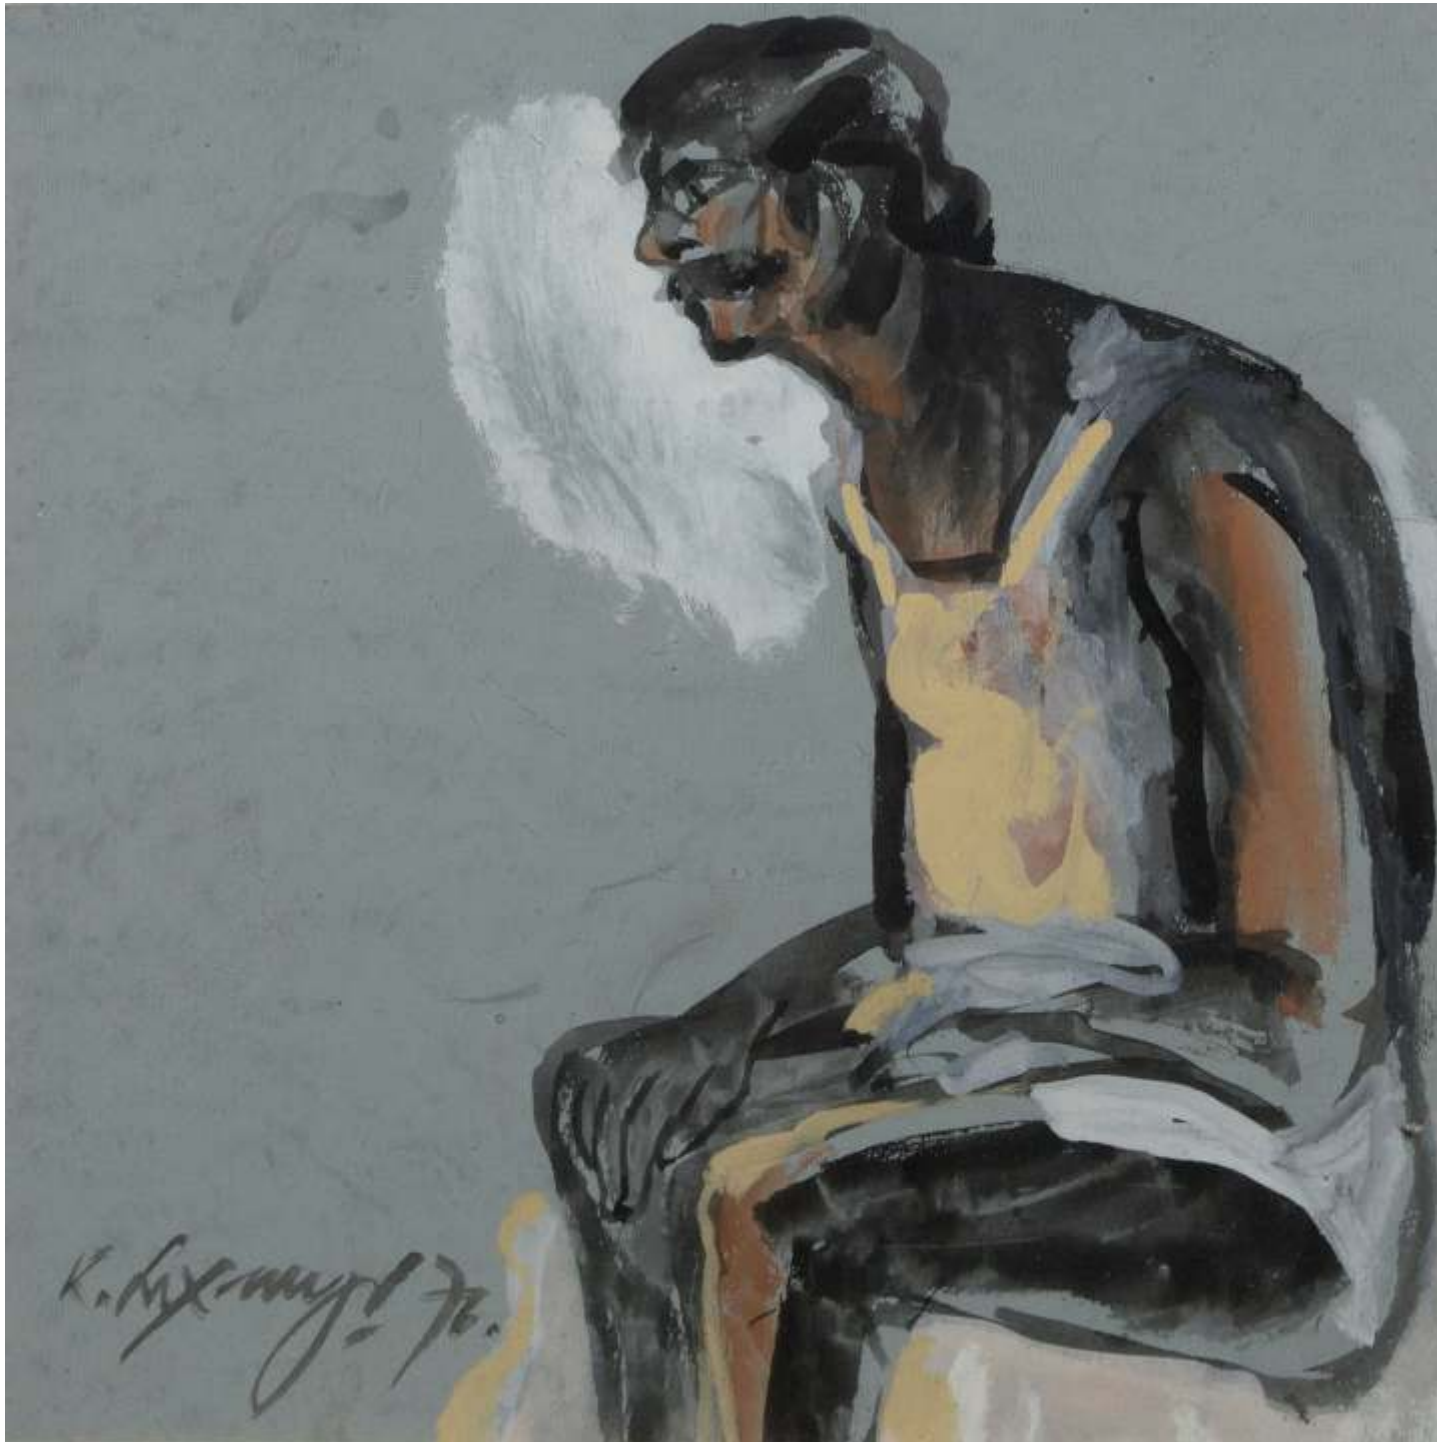

Laxma Goud

T Vaikuntam

Samir Mondal

11 March – 30 April 2020

ART MUSINGS

Laxma Goud

UT (Woman with Creeper)
Reverse painting on acrylic sheet
20" x 15", 2008

UT (Goddess with Lotus)
Reverse painting on acrylic sheet
11" x 8", 2019

UT (Tribal Goddess)
Reverse painting on acrylic sheet
8" x 4", 2019

UT (Seated Woman)
Acrylic on Teak Wood Panel
7" x 4", 2019

UT (Village scene)
Watercolour on Paper
10" x 11", 2006

UT (Grey Seated Man)
Watercolour on Paper
6" x 6", 1976

UT (Man with a Stick)
Watercolour
6.5" x 6.5", 1971

UT (Tribal man with Plant)
Water colour on Paper
8" x 4", 1964

UT (Nature)
Water colour on Paper
12" x 3", 1963

UT (Bull & Woman)
Acrylic on teak wood panel
4" x 11", 2019