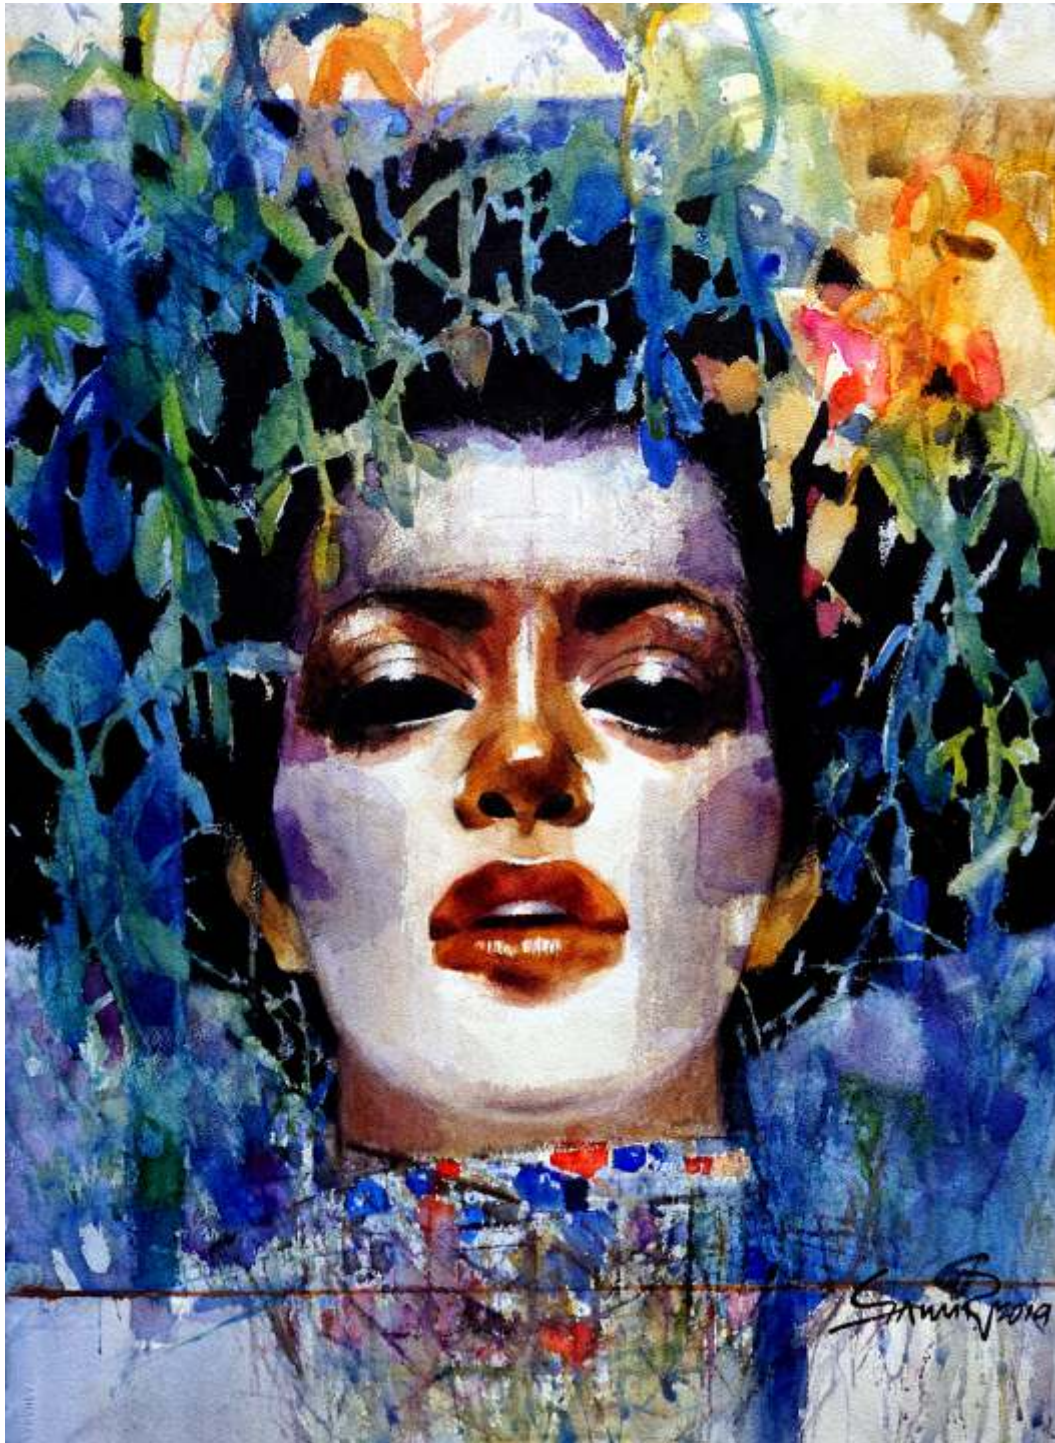

Laxma Goud

T Vaikuntam

Samir Mondal

11 March – 30 April 2020

ART MUSINGS

Laxma Goud

UT (Woman with Creeper)
Reverse painting on acrylic sheet
20" x 15", 2008

UT (Goddess with Lotus)
Reverse painting on acrylic sheet
11" x 8", 2019

UT (Tribal Goddess)
Reverse painting on acrylic sheet
8" x 4", 2019

UT (Seated Woman)
Acrylic on Teak Wood Panel
7" x 4", 2019

UT (Village scene)
Watercolour on Paper
10" x 11", 2006

UT (Grey Seated Man)
Watercolour on Paper
6" x 6", 1976

UT (2 Bulls - I)
Reverse painting on acrylic sheet
4" x 11", 2019

UT (2 Bulls - II)
Reverse painting on acrylic sheet
7" x 11", 2019

UT (Couple & Nude)
Etching
19.5" x 11.5", 1992

UT (Brown Landscape)
Etching
19.5" x 11.5", 2000

UT (Two Ladies with parrot - II)
Acrylic on Canvas
36" x 24", 2020

UT, (Radha)
Charcoal On Canvas
11" x 9"

UT, (Krishna)
Charcoal On Canvas
11" x 9"

Samir Mondal

Banalata II
Watercolour on paper
22" x 16", 2019