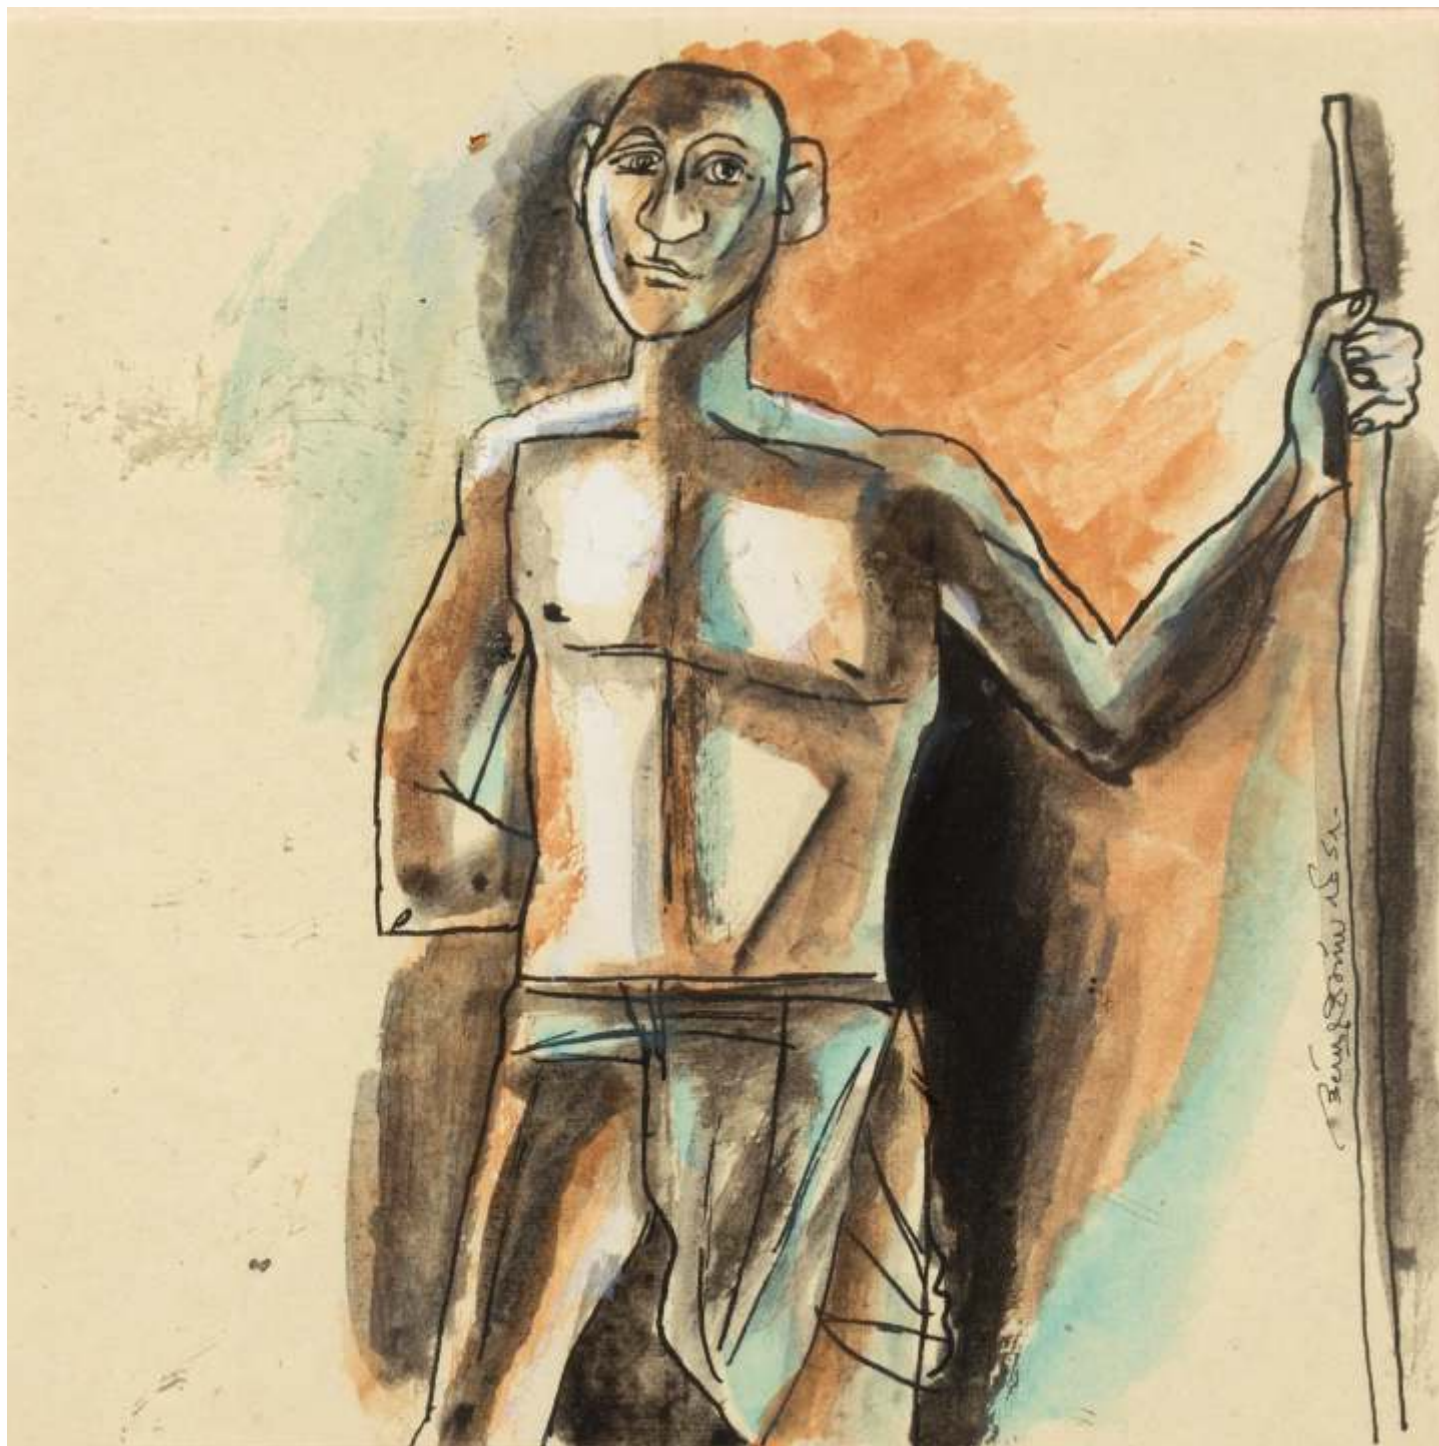

Laxma Goud

T Vaikuntam

Samir Mondal

11 March – 30 April 2020

ART MUSINGS

Laxma Goud

UT (Woman with Creeper)
Reverse painting on acrylic sheet
20" x 15", 2008

UT (Goddess with Lotus)
Reverse painting on acrylic sheet
11" x 8", 2019

UT (Tribal Goddess)
Reverse painting on acrylic sheet
8" x 4", 2019

UT (Seated Woman)
Acrylic on Teak Wood Panel
7" x 4", 2019

UT (Village scene)
Watercolour on Paper
10" x 11", 2006

UT (Grey Seated Man)
Watercolour on Paper
6" x 6", 1976

UT (Man with a Stick)
Watercolour
6.5" x 6.5", 1971

UT (Tribal man with Plant)
Water colour on Paper
8" x 4", 1964

UT (Nature)
Water colour on Paper
12" x 3", 1963

UT (Bull & Woman)
Acrylic on teak wood panel
4" x 11", 2019