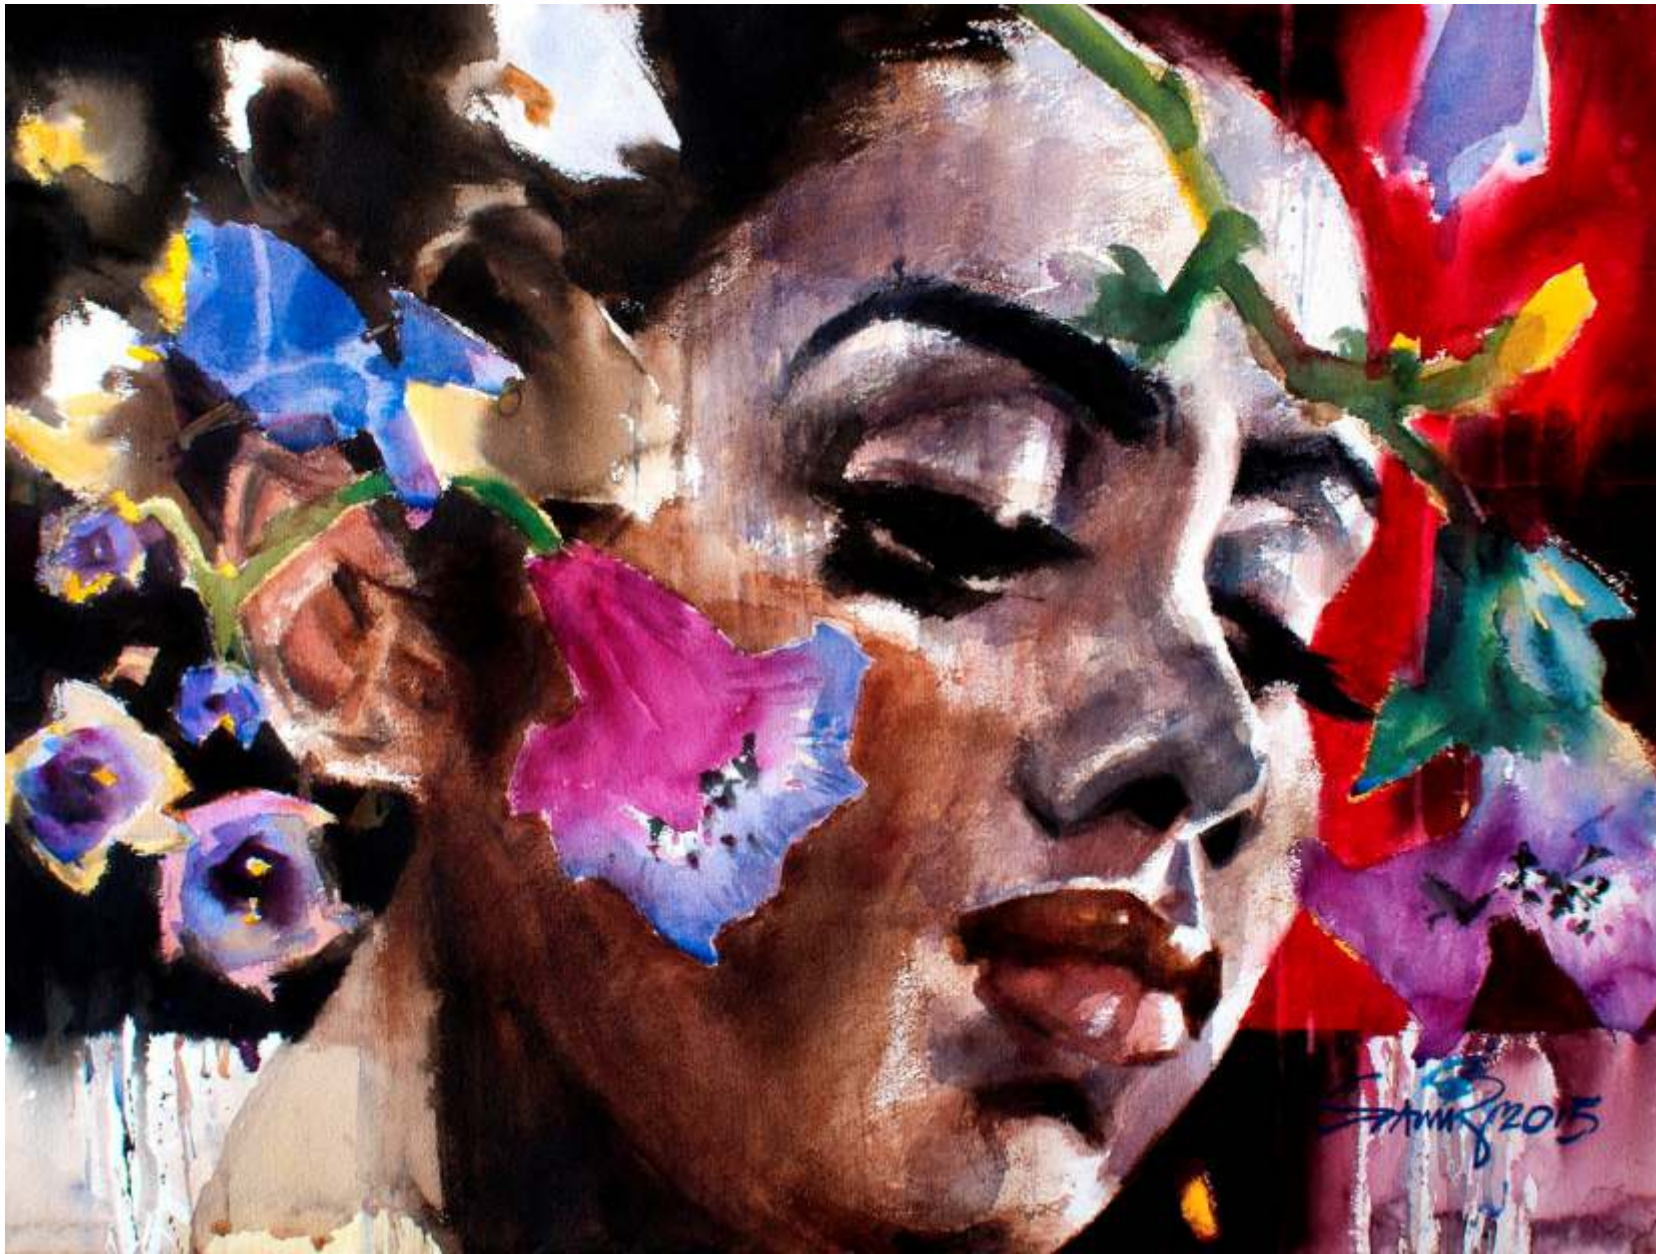

Shyamali
Watercolour On 300 gsm Arches Paper
22" x 30", 2015