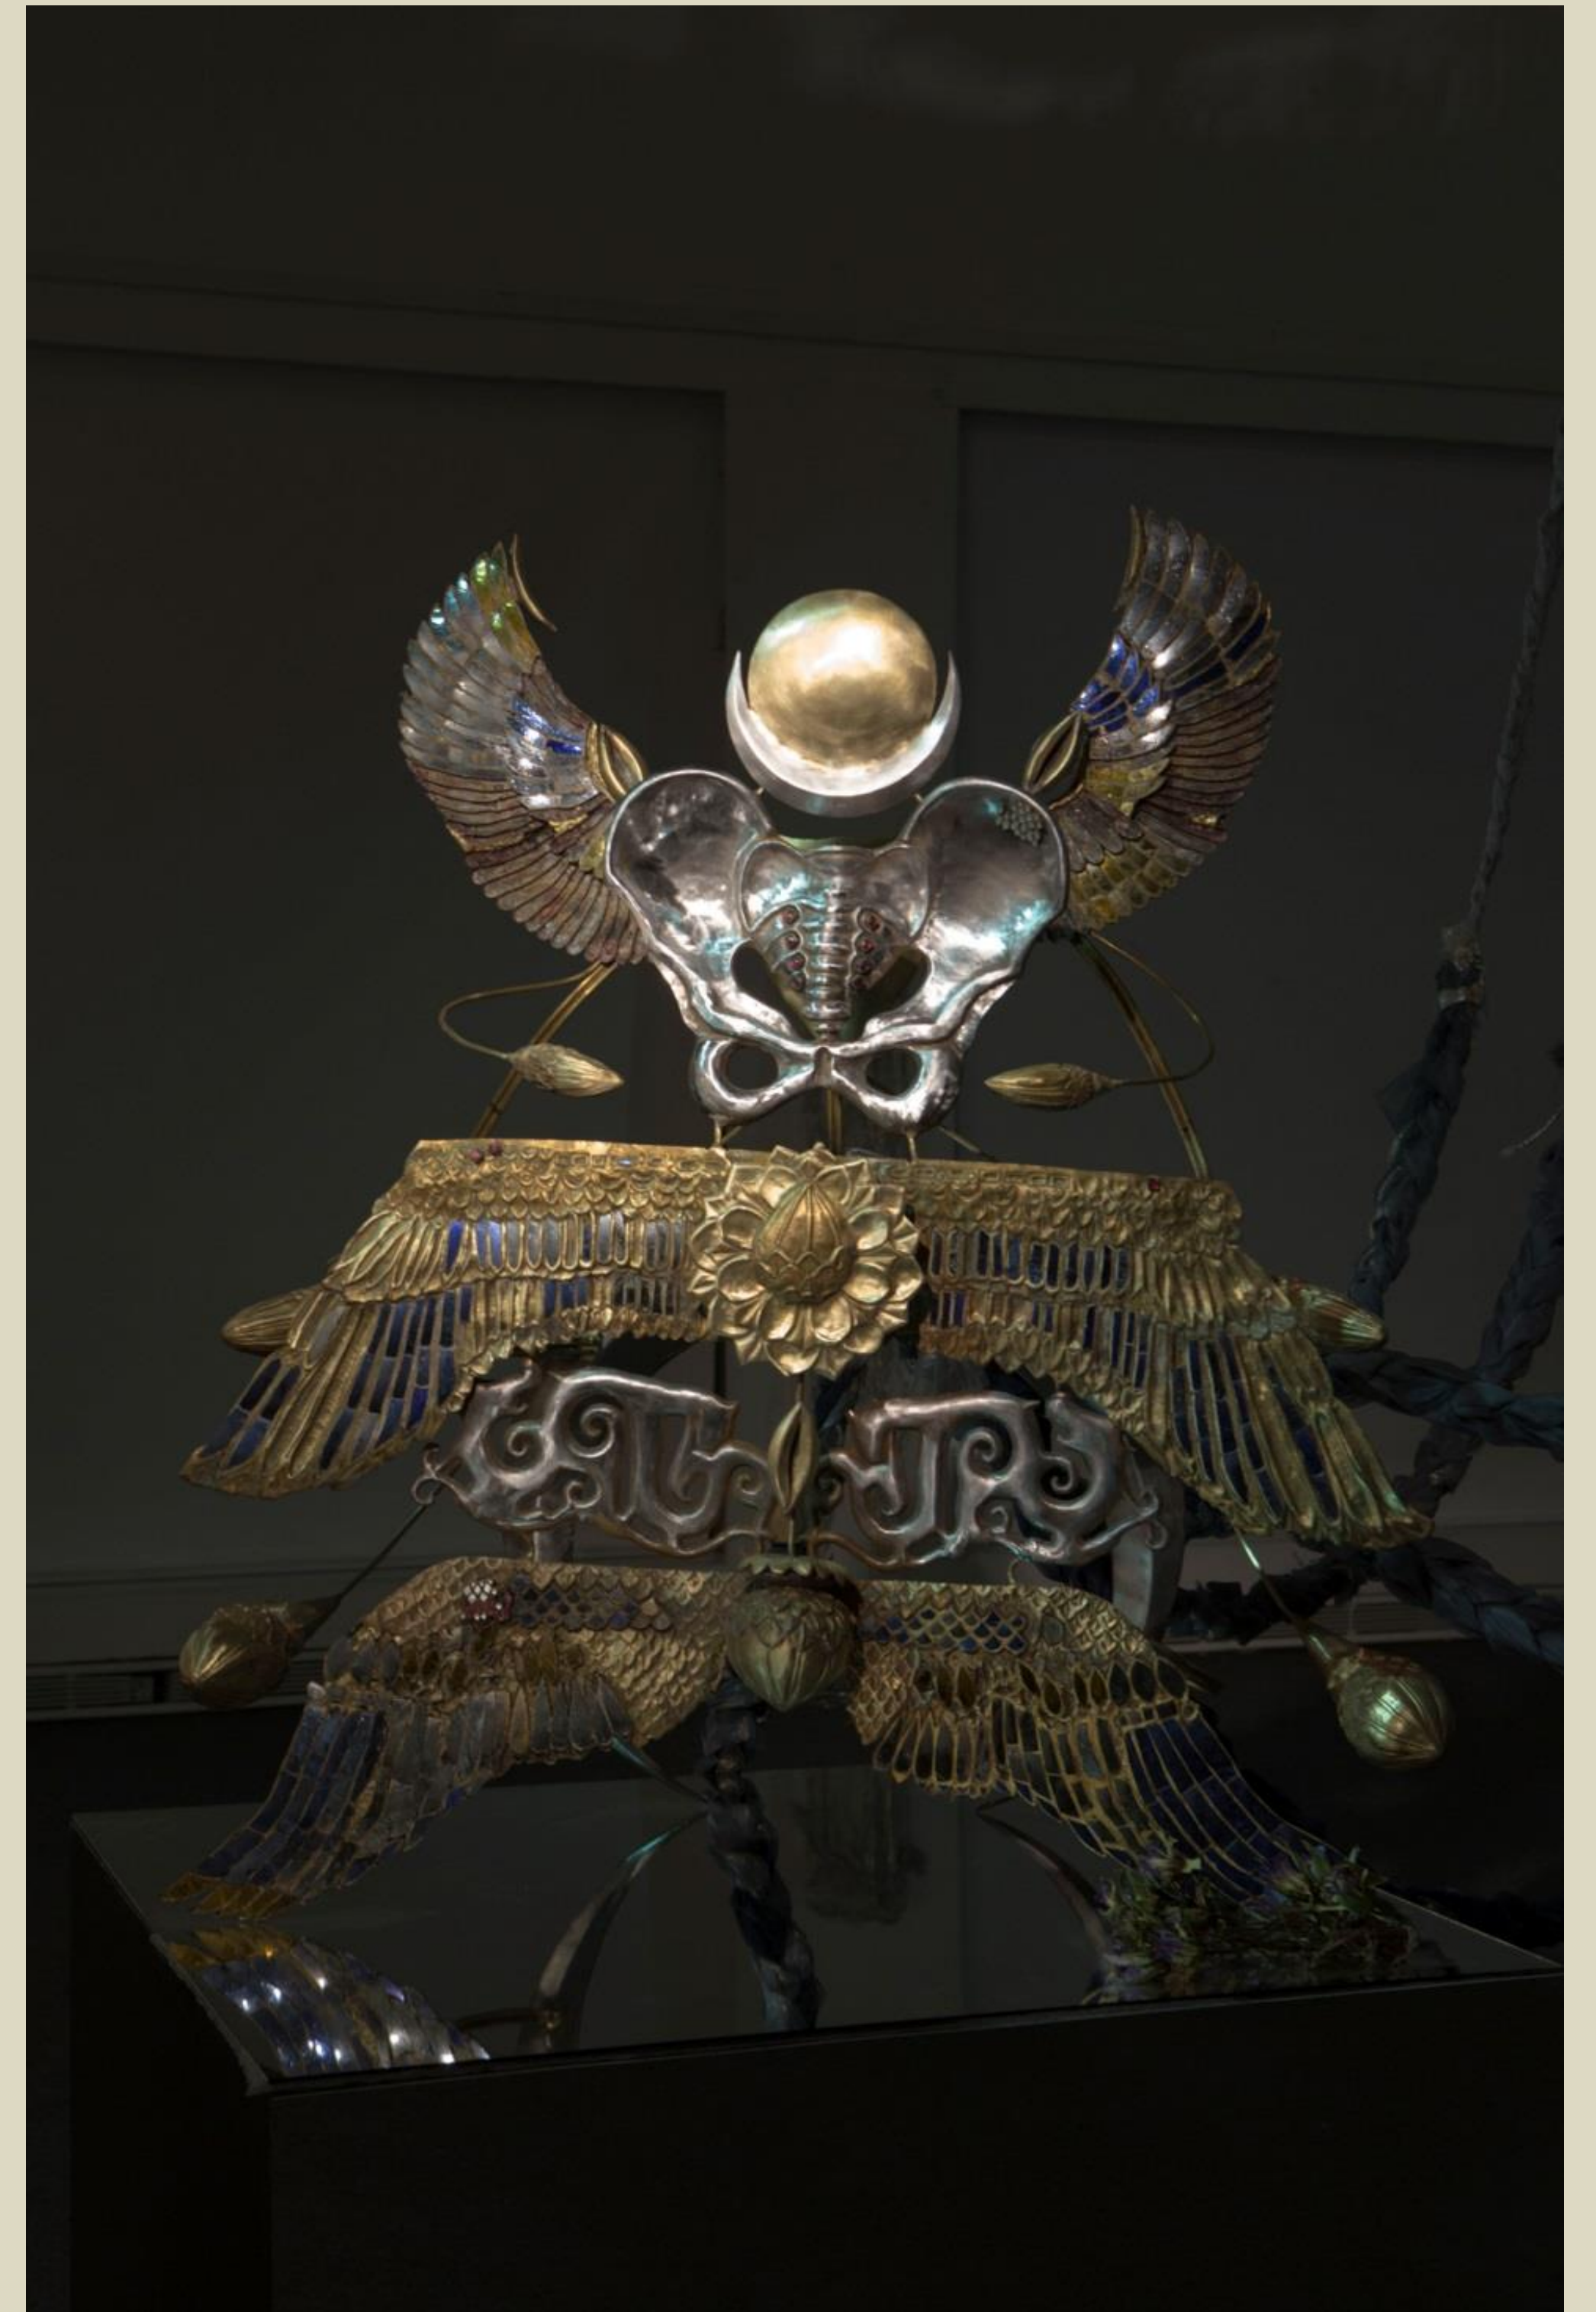

Shilo Shiv Suleman

River Temple

Shilo Shiv Suleman

Sovereign
Acrylic on canvas
69" x 31", 2021

Shilo Shiv Suleman

Intezaar - Until We Meet Again

Natural mineral colors, acrylic, gold leafing on archival paper