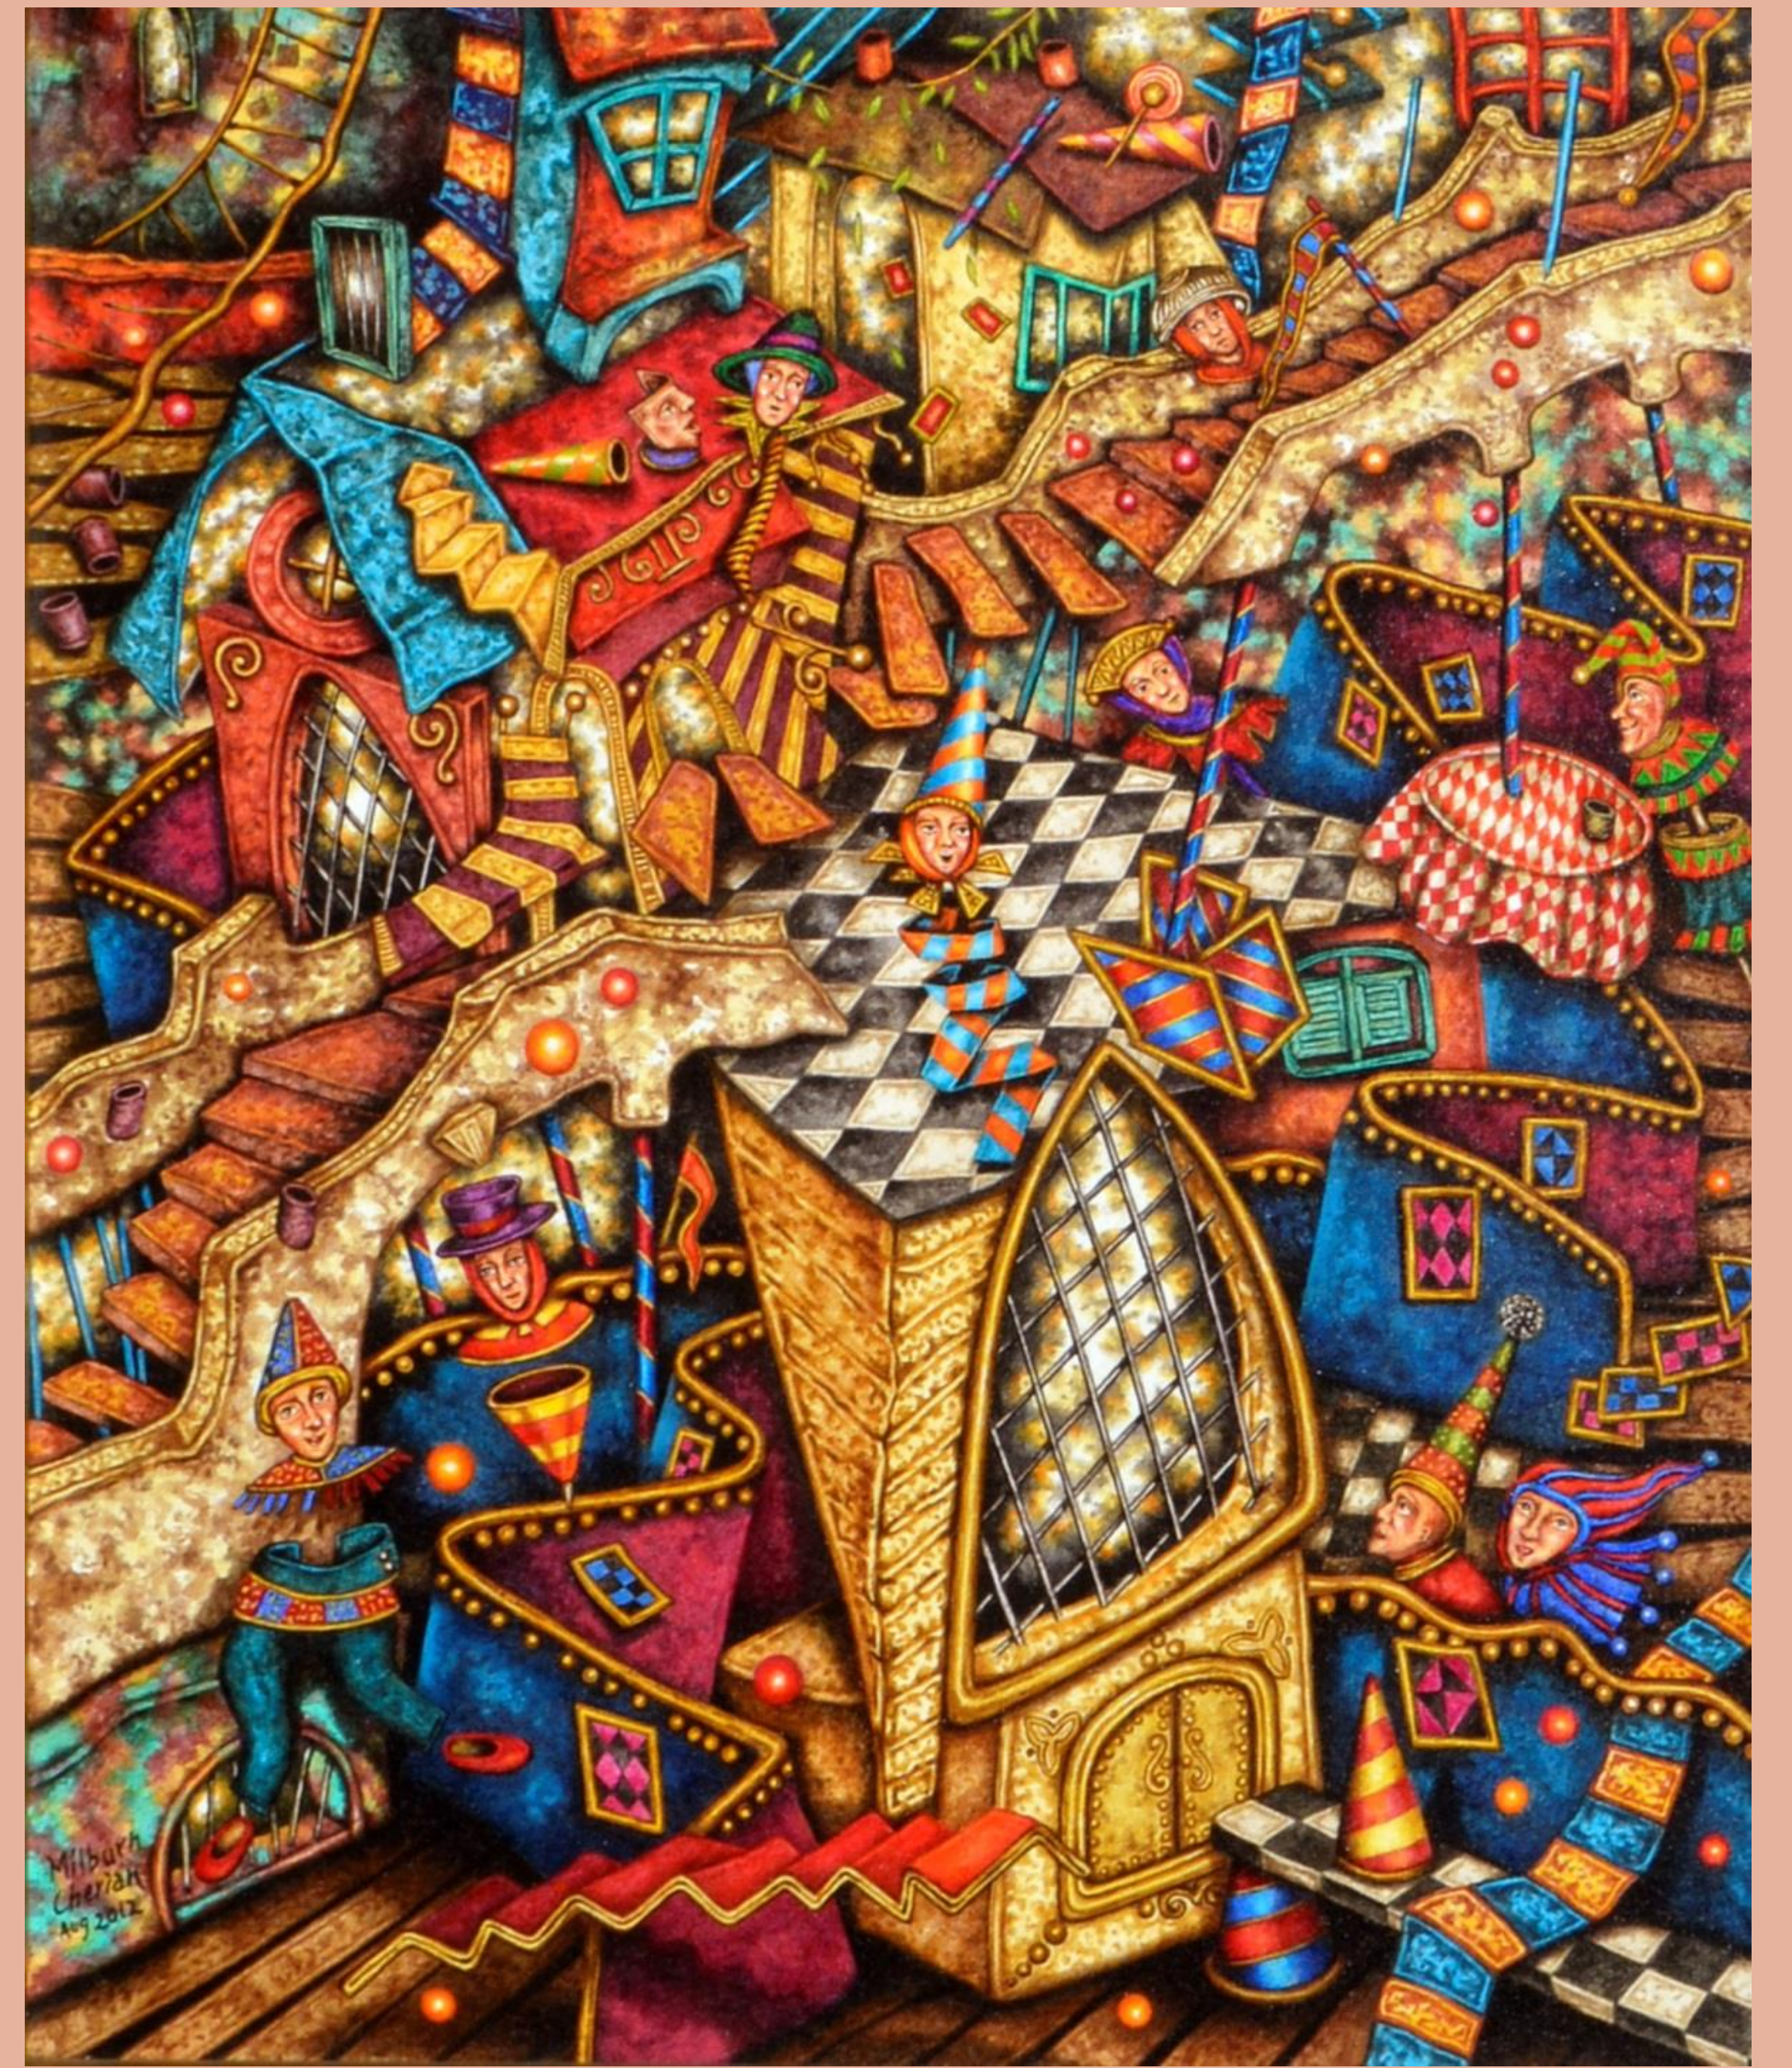

MILBURN CHERIAN

*Mythical
Realms*

ART MUSINGS

Mumbai, India

MILBURN CHERIAN

Mythical Realms, a solo exhibition by Milburn Cherian, features select paintings done over a period of the last decade. Milburn's paintings are sumptuous in their detail, populated by a large number of figures, charged with the energy of collective participation in a ritual or a sacred mystery. While her paintings build into a phantasmagoria, she structures her works meticulously, holding all the events in her frames together within subtle and shifting grids of perspective. Attentive to the merging of periods and styles, her paintings carry the memories of several cultures, continents and traditions.

Tsunami, Acrylic on canvas, 26" x 46", 2005

Towards Salvation, Acrylic on canvas, 36" x 48", 2004

The Triumphant Entry, Acrylic on canvas, 30" x 30", 2004

Give Ear to my Prayer, Acrylic on canvas 24" x 24", 2002

Stories from the Little One, Acrylic on canvas, 14" x 12", 2010

Wrath of God, Acrylic on canvas, 14" x 12", 2009

Wait and Hope, Acrylic on canvas, 14" x 12", 2009

Prodigal Son, Acrylic on canvas, 14" x 12", 2011

The Barmaid, Acrylic on canvas, 14" x 12", 2010

Broken Bridges, Acrylic on canvas, 14" x 12", 2012

Decorations, Acrylic on canvas, 14" x 12", 2012

Big Fat Cat, Acrylic on canvas, 14" x 12", 2011

Blessed are the Poor, Acrylic on canvas, 14" x 12", 2018