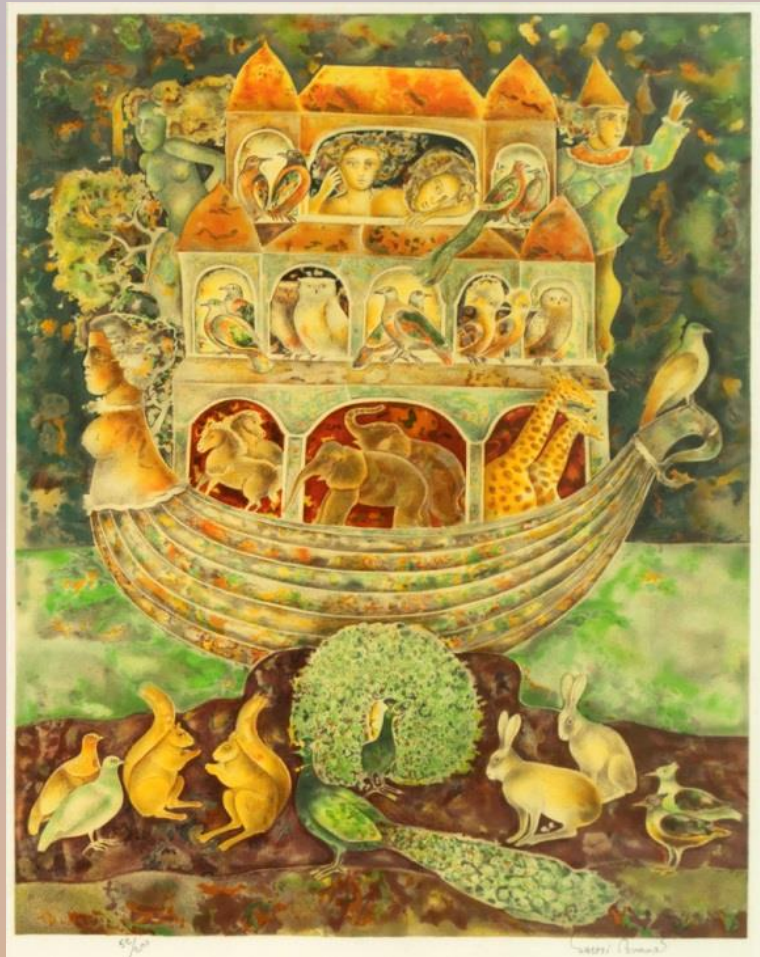

SAKTI BURMAN

Noah's Ark | Reve De Voyage
limited edition lithograph
22" x 30" | 30" x 22"