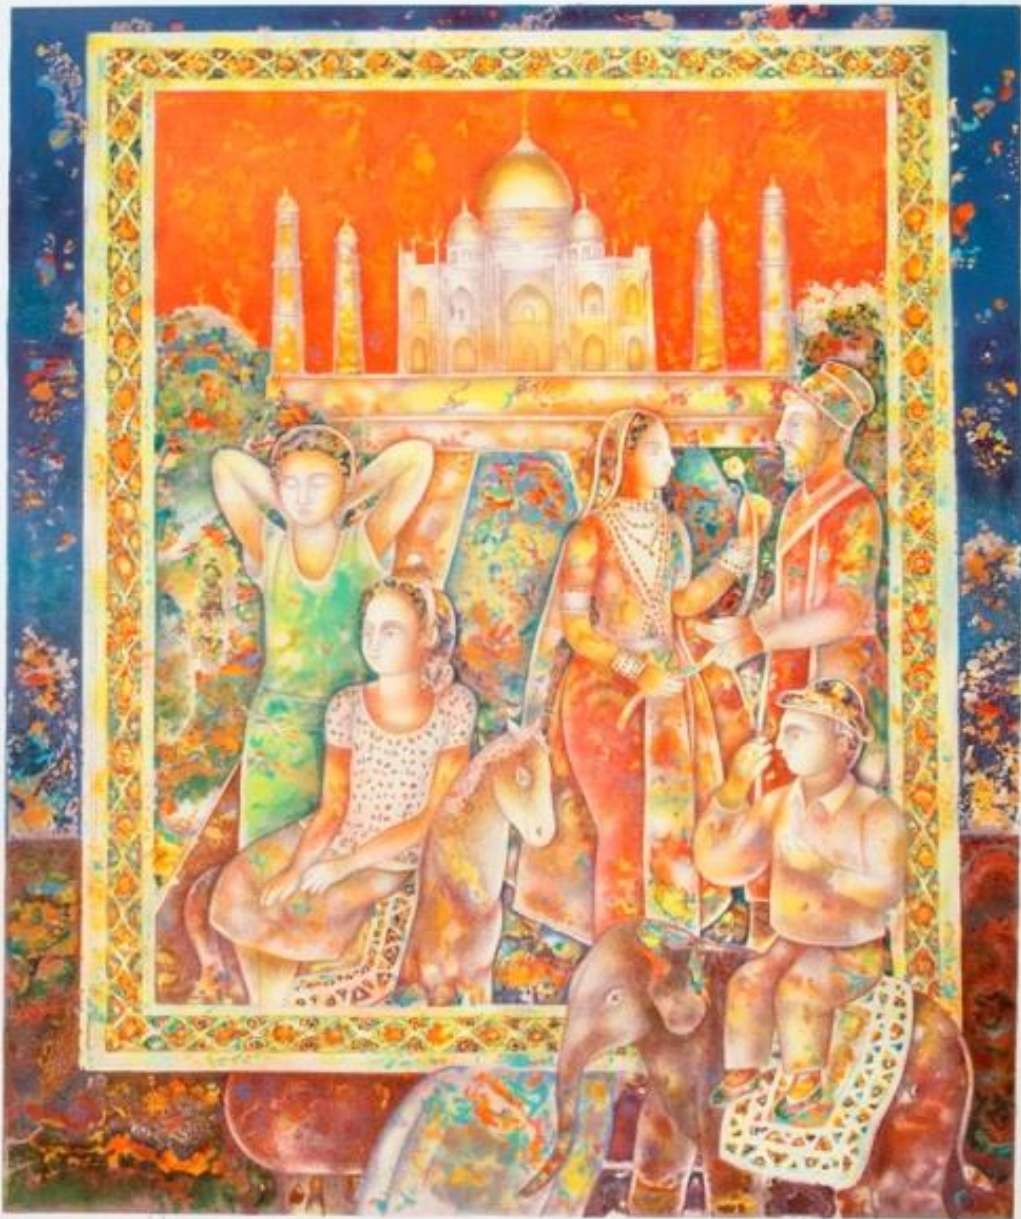

Uman Kishore

Sakti Burman

SAKTI BURMAN

Taj Mahal

limited edition lithograph

30" x 22"