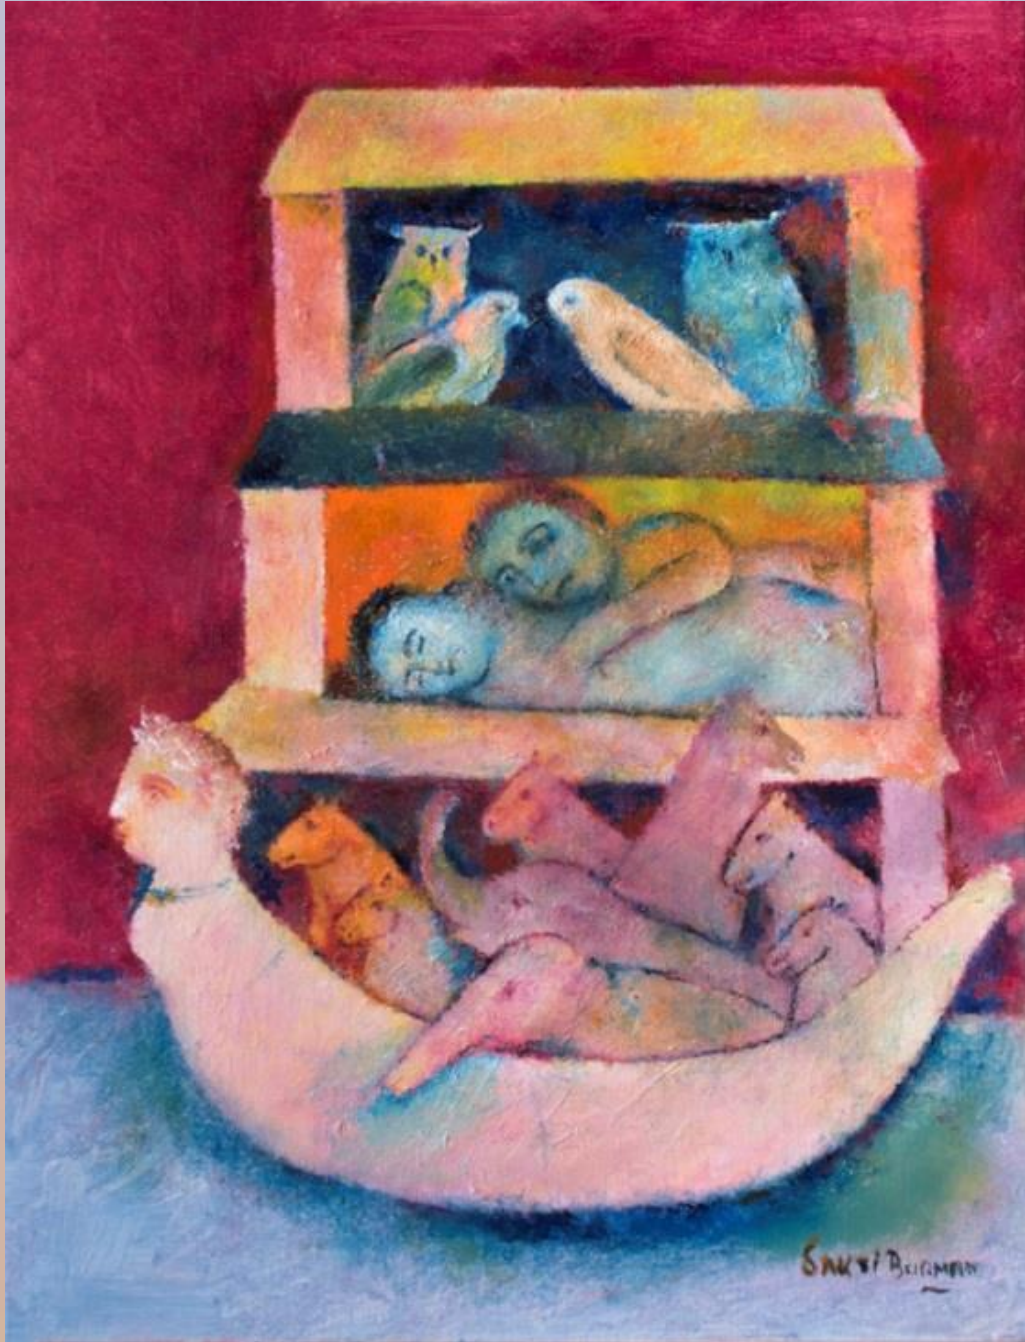

SAKTI BURMAN  
TRANSFIGURATIONS

ART MUSINGS

**SAKTI BURMAN**

Family

bas relief sculpture

brass, 29" x 24", 2023

**SAKTI BURMAN**

Artist at Work

bas relief sculpture

brass, 30.5" x 21.5", 2023

**SAKTI BURMAN**

Mother and Child

bas relief sculpture

brass, 27.5" x 18", 2023

**SAKTI BURMAN**

Past and Present

11.5" x 10" x 4"

**SAKTI BURMAN**

Set out towards the Sky

brass maquette

14" x 5" x 3.5"

PAINTINGS  
&  
LITHOGRAPHS

**SAKTI BURMAN**

Ark of Noah

oil on canvas

14" x 11", 2024

**SAKTI BURMAN**

Durga and Ganesha  
oil on canvas  
14" x 10.5", 2024

**SAKTI BURMAN**

Harlequin

oil on canvas

14" x 10.5", 2024