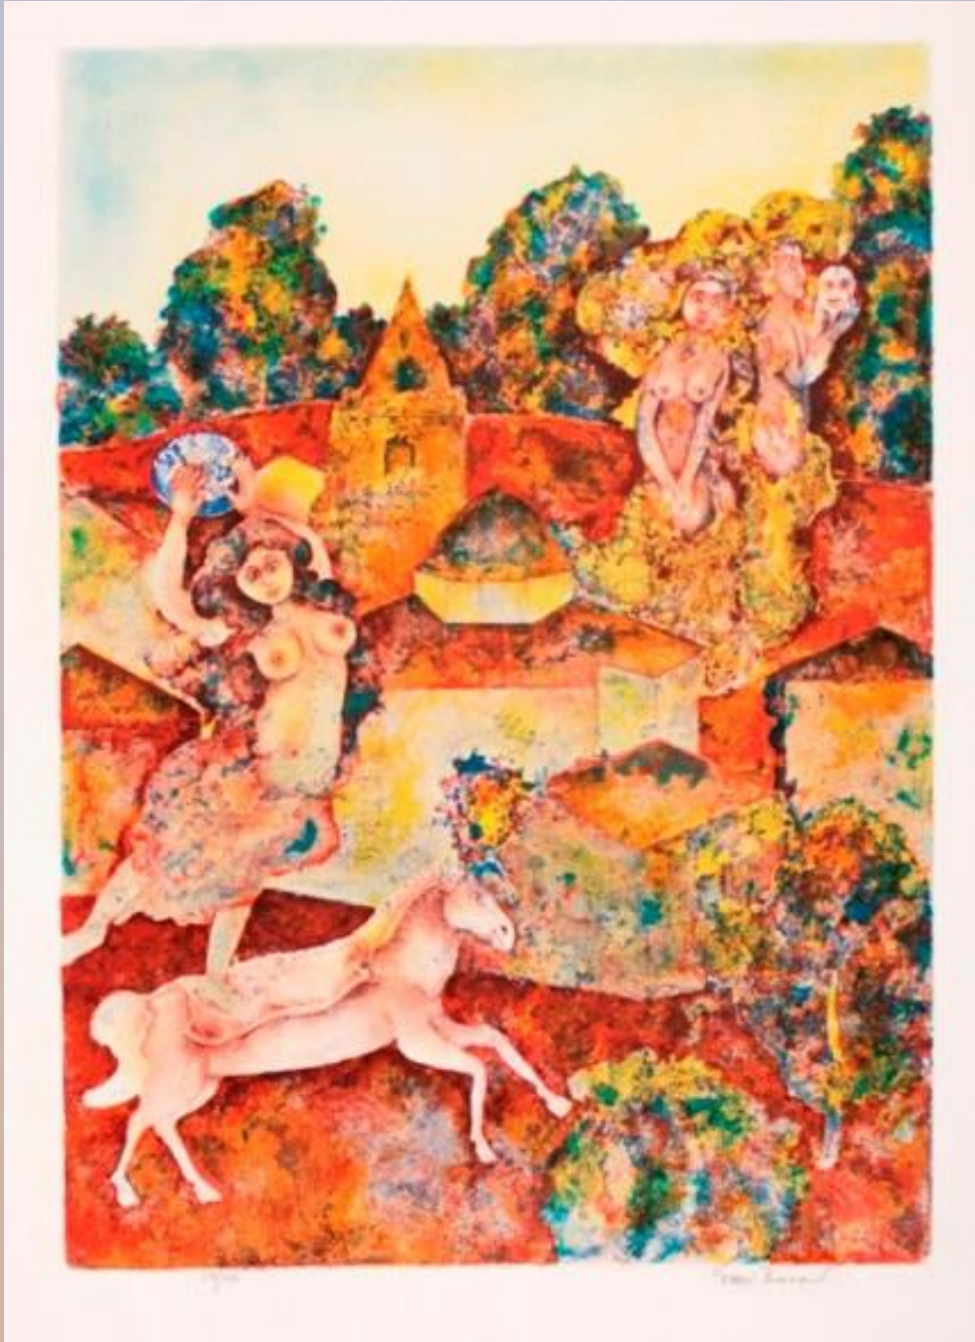

SAKTI BURMAN

La Fête Au Village

limited edition lithograph

30" x 22"