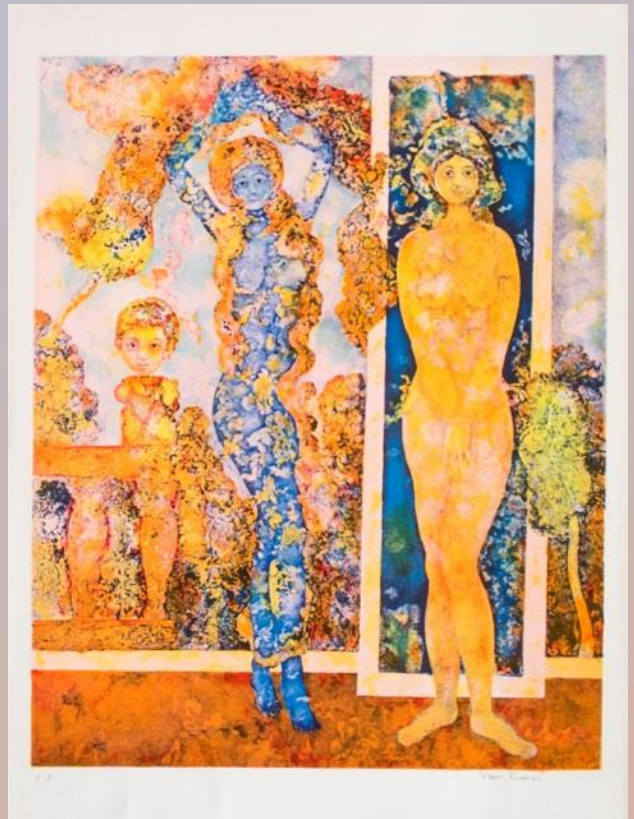

SAKTI BURMAN

Esmeralda | On The Balcony | Temptation
limited edition lithograph
30" x 22" (each)