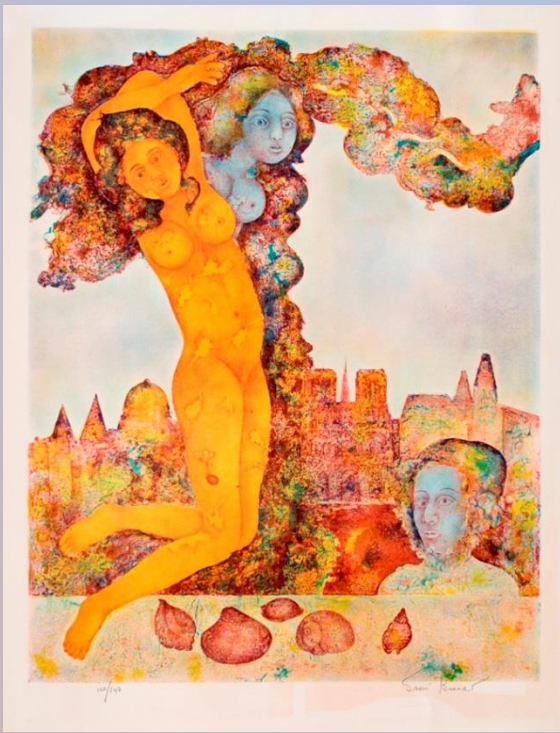

SAKTI BURMAN

Esmeralda | On The Balcony | Temptation
limited edition lithograph
30" x 22" (each)