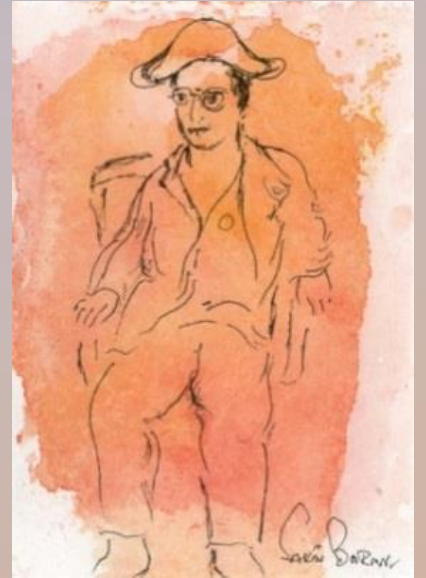

SAKTI BURMAN

The Harlequin Gallery
watercolour on paper
7.5" x 5.5", 2021