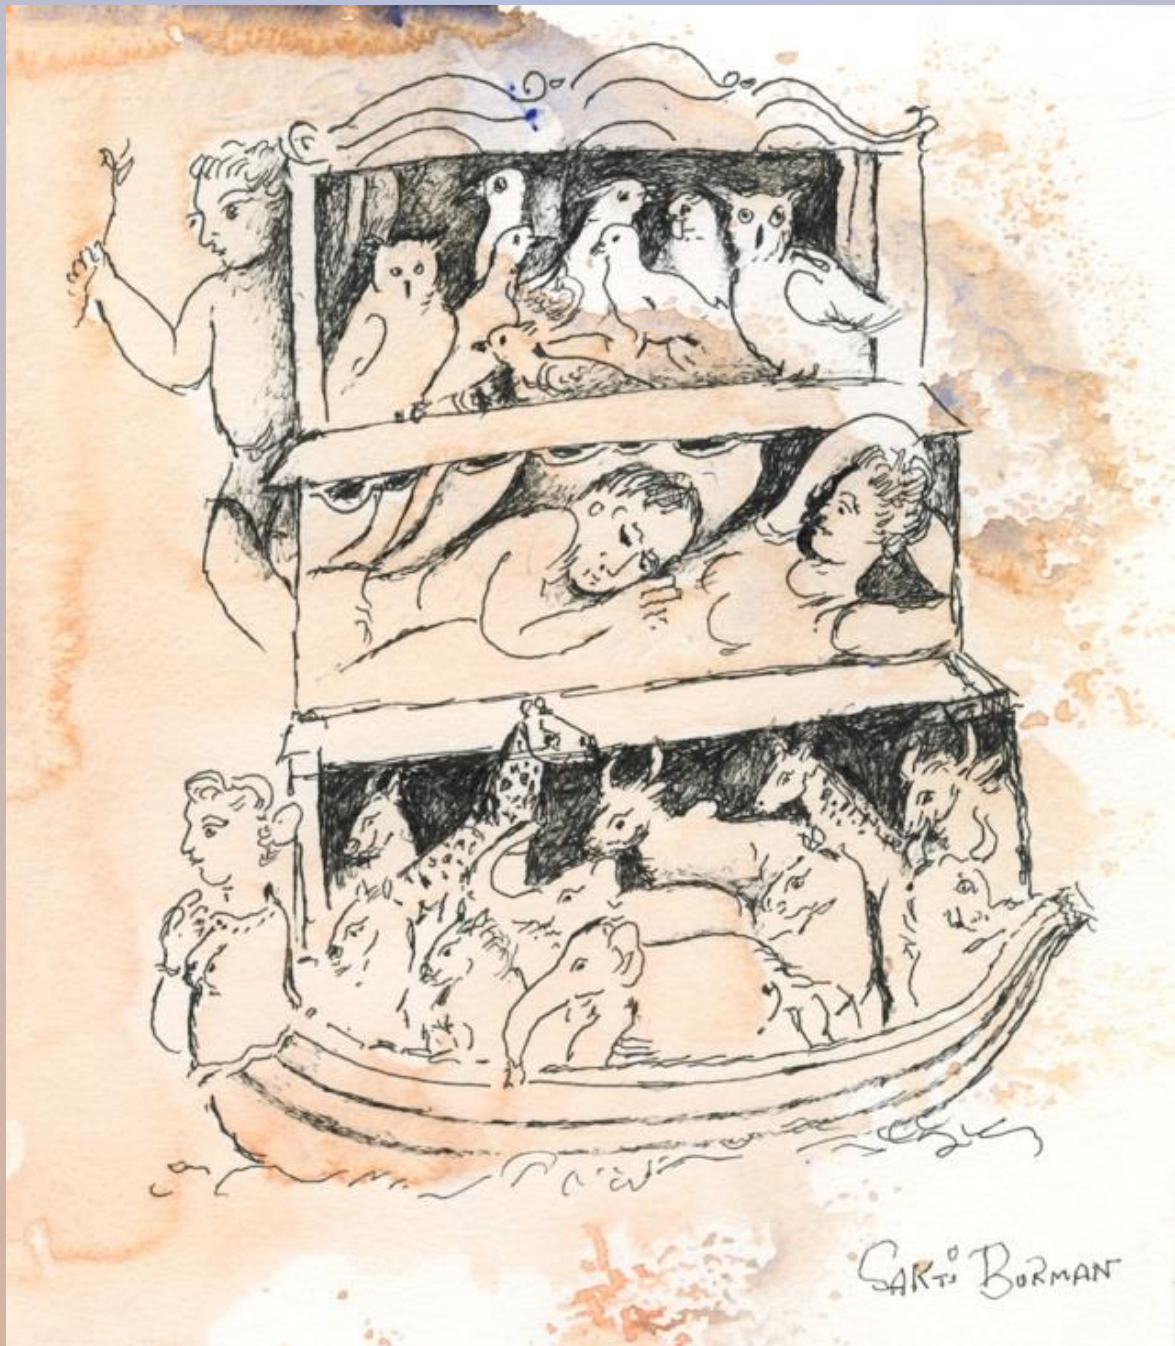

**SAKTI BURMAN**

Boy and Bird

watercolour on paper

25" x 19.5"

**SAKTI BURMAN**

Hanuman

watercolour, pen & ink on paper

7.5" x 6.5", 2024