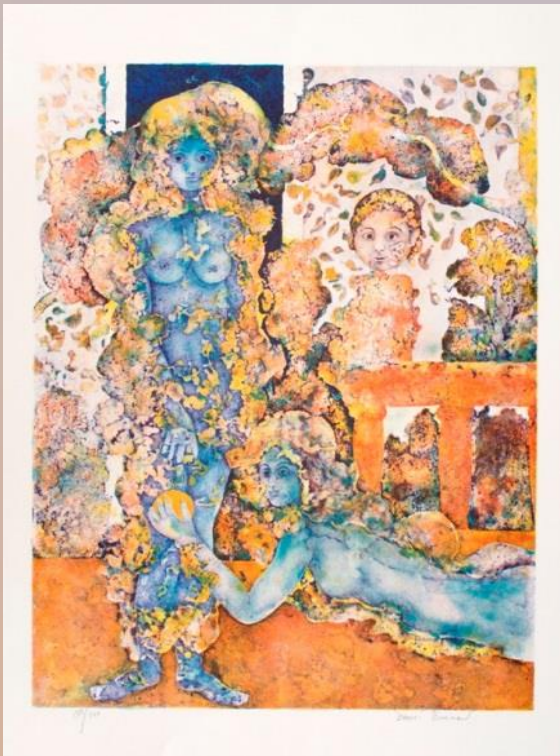

SAKTI BURMAN

Esmeralda | On The Balcony | Temptation
limited edition lithograph
30" x 22" (each)