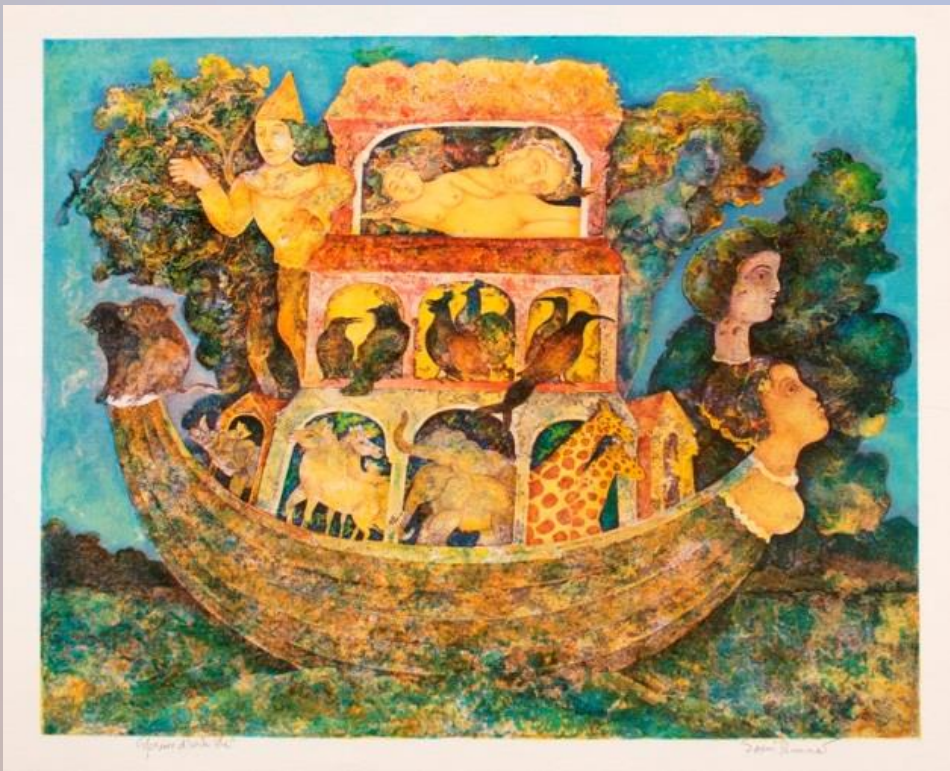

SAKTI BURMAN

Noah's Ark | Reve De Voyage
limited edition lithograph
22" x 30" | 30" x 22"