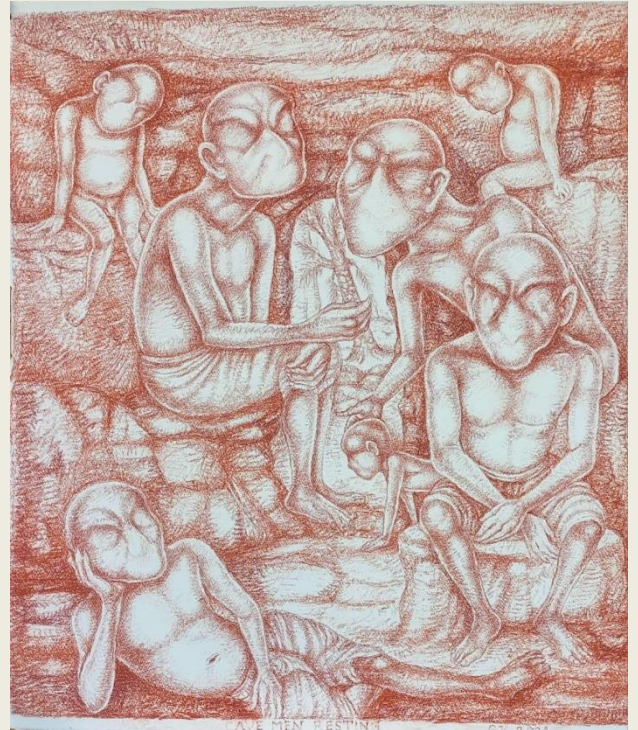

oil & acrylic on canvas

72 x 120", 2022

**JAYASRI BURMAN**

Nilambari

watercolour, pen & ink, charcoal on paper,  
pasted on lucobond board, 79" x 61", 2024

**BAIJU PARTHAN**

Delusion of Certainty

acrylic on canvas

Coxcomb

velvet, satin, glass tissue cloth

synthetic wool thread, 24 x 18", 2024

## GOPIKRISHNA

Fortune telling a Cold Tiger

oil on canvas

54 x 66", 2022