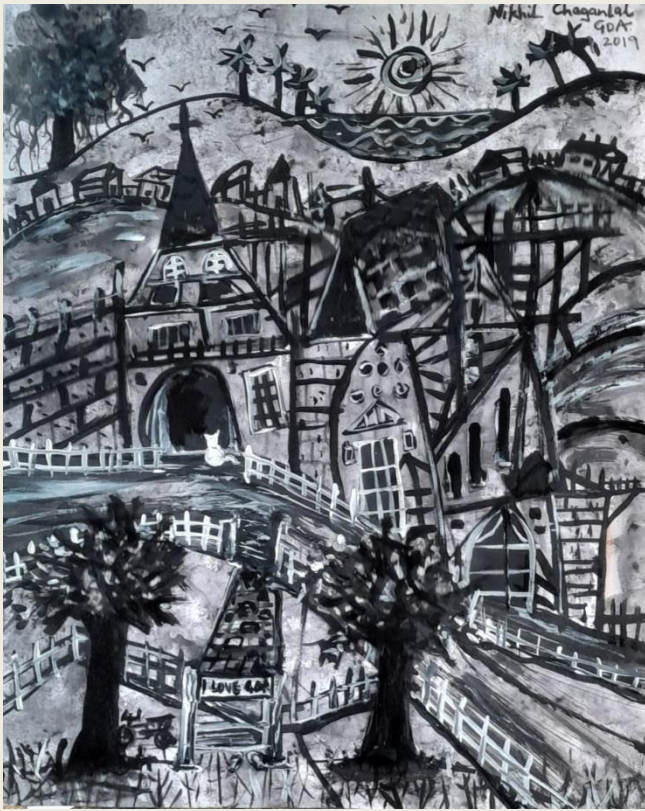

acrylic on canvas

63 x 40", 2024

**NIKHIL CHAGANLAL**

Blue Town

acrylic on board

32 x 48", 2024

**NIKHIL CHAGANLAL**

Small Town | Fort Town

acrylic on paper

28 x 22", 2019 | 2017

**SHILO SHIV SULEMAN**

Prāna (Ida)

mixed media on canvas

92 x 58", 2025

**SHILO SHIV SULEMAN**

Prāna (Pingala)