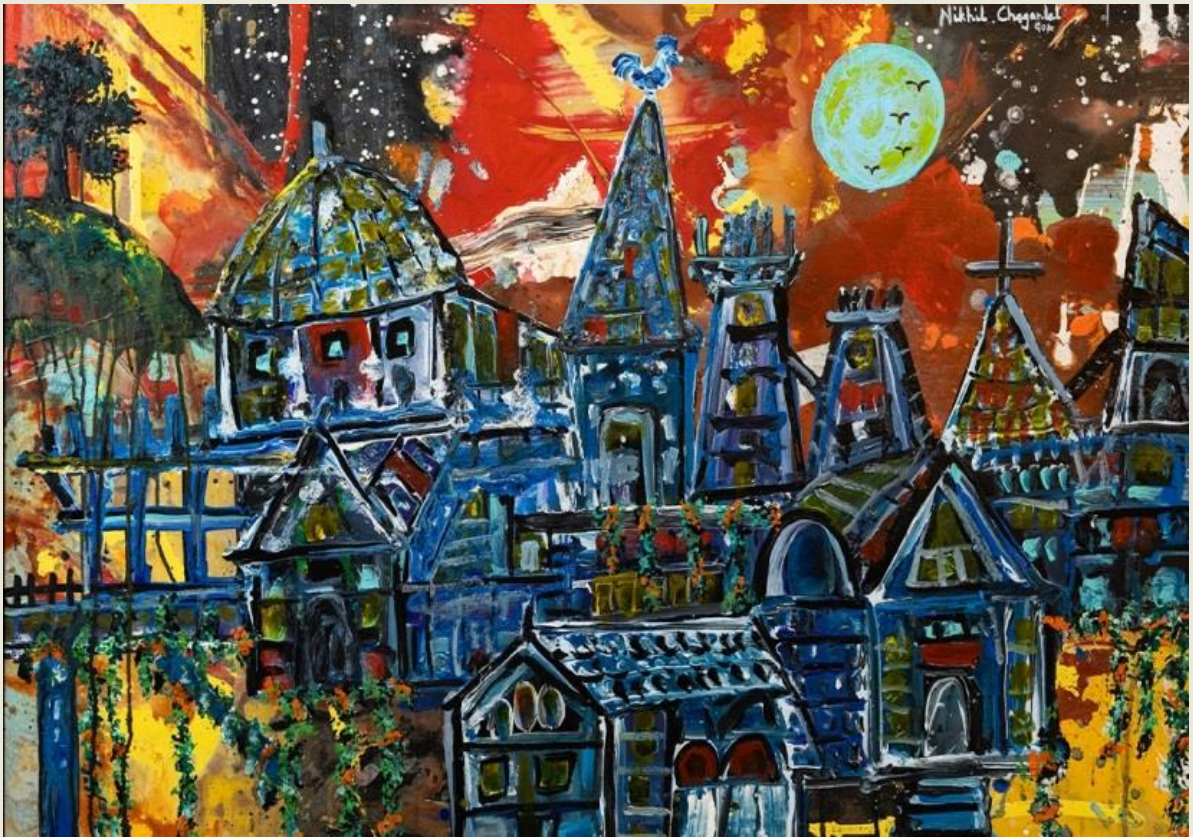

NIKHIL CHAGANLAL

Blue Town

acrylic on board

32" x 48", 2024

NIKHIL CHAGANLAL

Interior by the Sea

oil on board

48" x 32", 2023