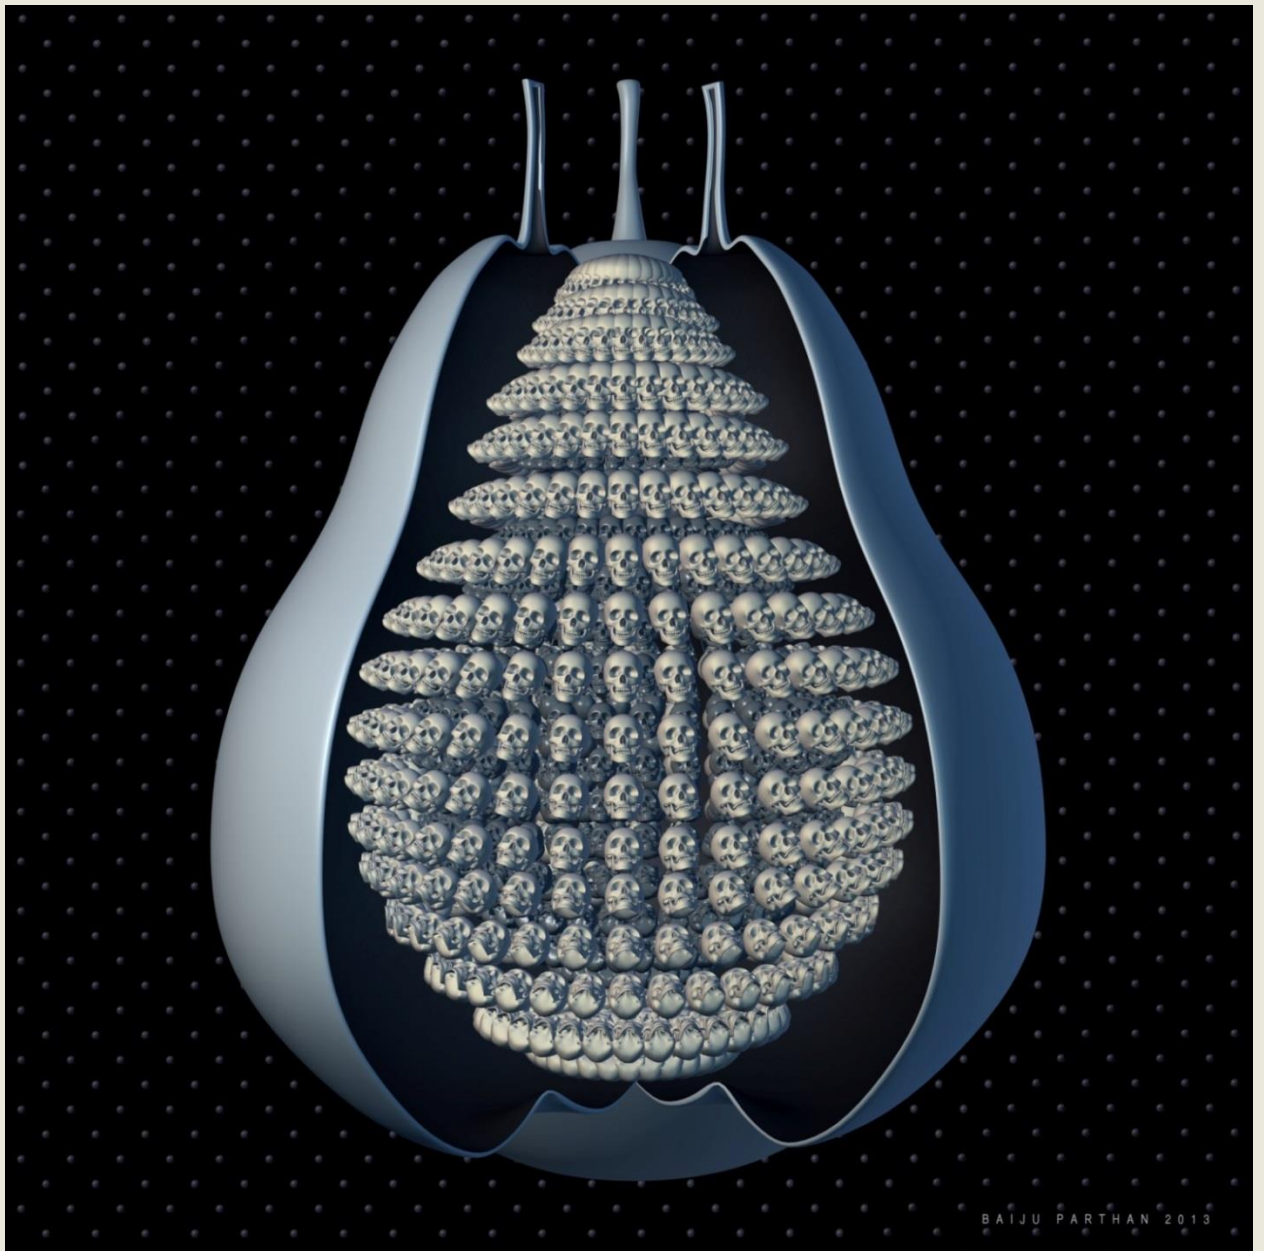

Monument

animated 3d lenticular print

45" x 135", 2016

BAIJU PARTHAN

Reverse Sublimation - After DH
animated 3d lenticular print
36" x 90", 2019

BAIJU PARTHAN

Seizure
animated 3d lenticular print
30" x 45", 2014

BAIJU PARTHAN

Engineered Fruit-Manifesto
animated 3d lenticular print
15" x 15" 2013

BAIJU PARTHAN

Fructus Nubes 04 | 10 | 12
animated 3d lenticular print
22" x 22", 2016

BOSE KRISHNAMACHARI

Ghost Stretched Bodies