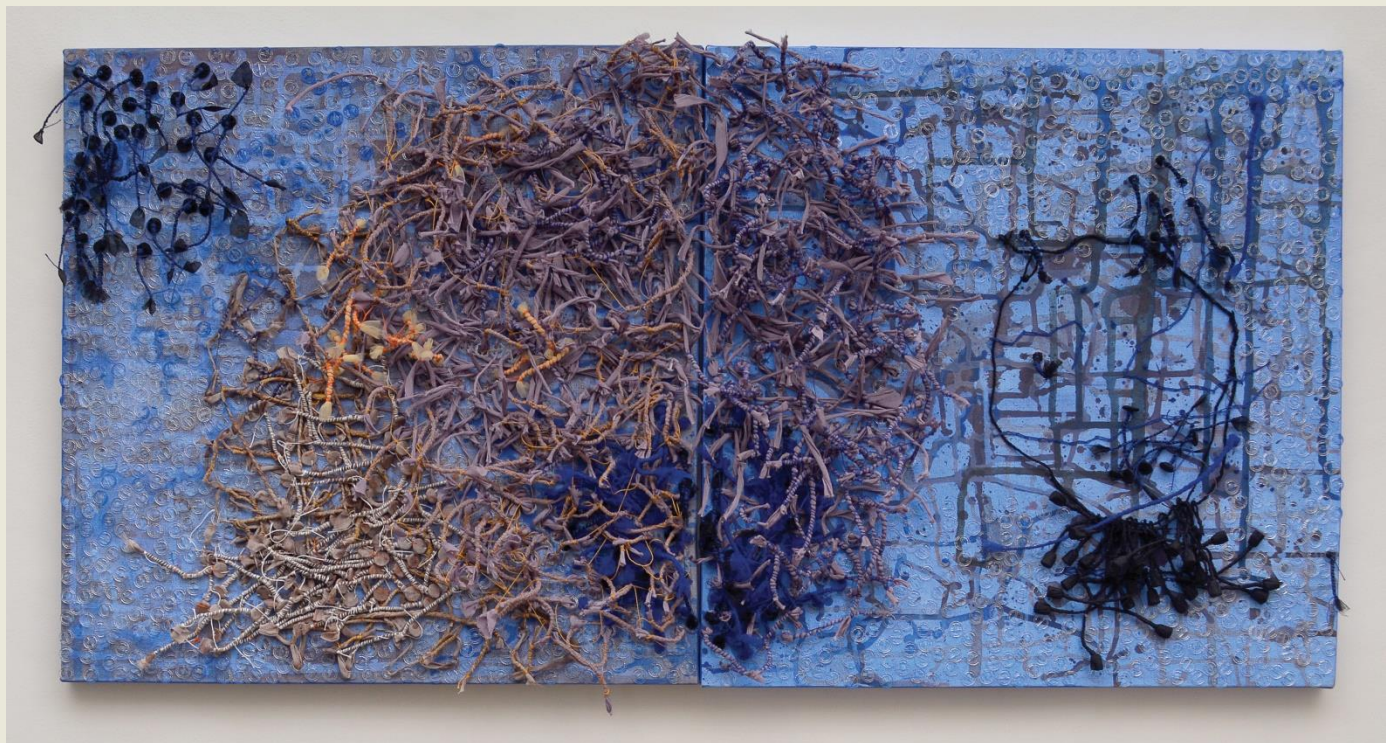

SMRITI DIXIT

Sky (diptych)

Fabric and mixed media on canvas, 24" x 24" each,
2025