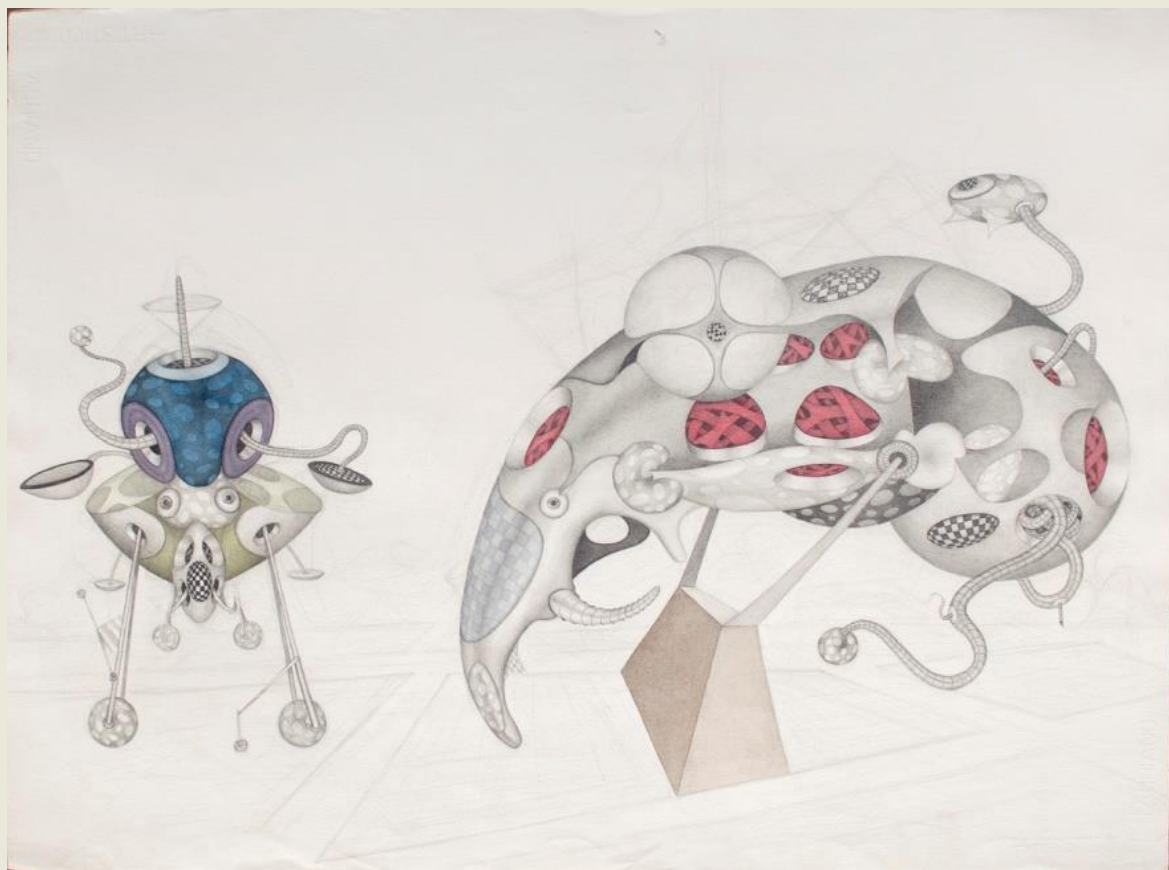

# *Ephemeral*

Ajay Dhandre | Krishnendu Porel

**AJAY DHANDRE**

Architects of the Living Structure  
watercolour & graphite on paper,  
22" x 30", 2011

**AJAY DHANDRE**

Portal of the Proto-Mechanisms  
watercolour and graphite on paper  
22" x 30", 2011

**AJAY DHANDRE**

The Cognitive Reactor

watercolour and graphite on paper

22" x 30", 2011

**AJAY DHANDRE**

The Emergence of Synthetic Consciousness  
watercolour and graphite on paper  
22" x 30", 2011

**AJAY DHANDRE**

Cellular Cosmos in Bloom

graphite on paper

8" x 11", 2019

**AJAY DHANDRE**

Germination of the Inner Pulse

graphite on paper

8" x 11", 2019

**AJAY DHANDRE**

Eroded Histories

drawing on acid free paper

20'' x 30'', 2026

**KRISHNENDU POREL**

Excavating Silence

drawing on acid free paper

20" x 30", 2026