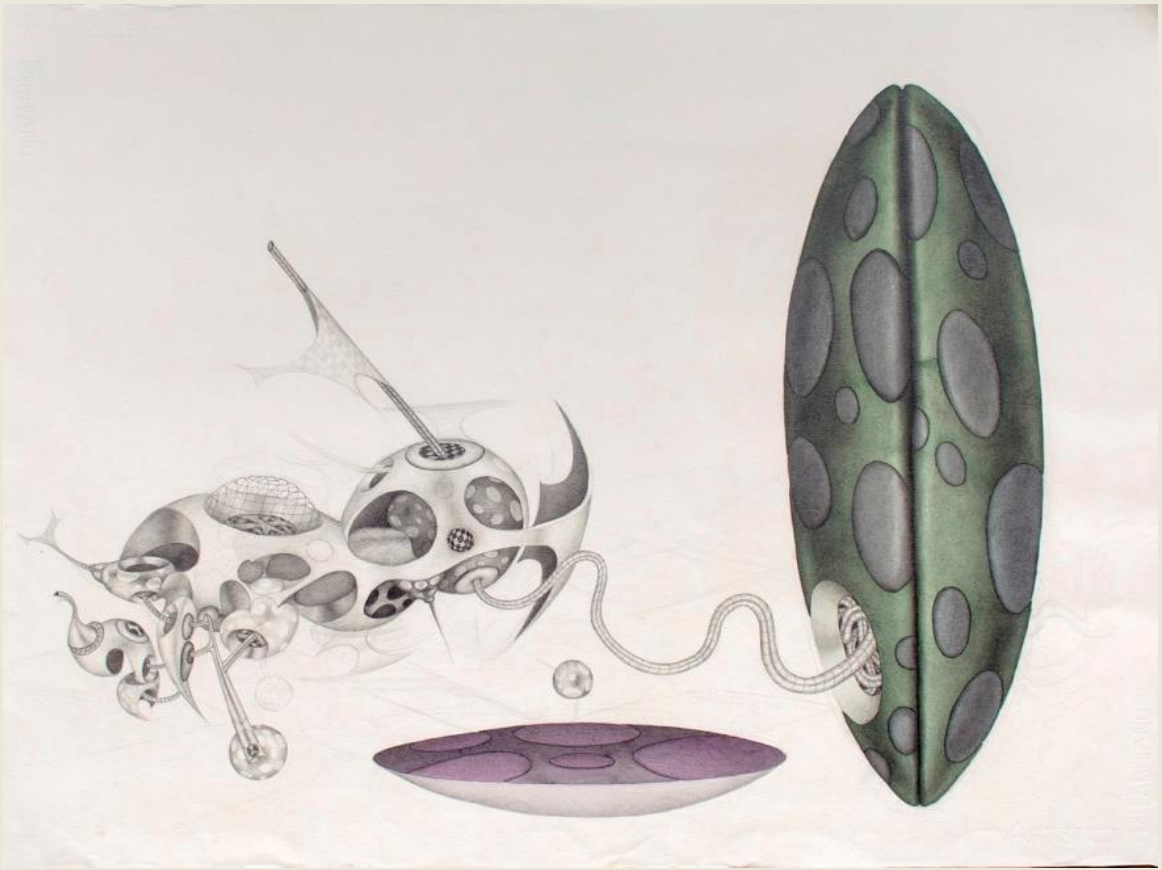

# *Ephemeral*

Ajay Dhandre | Krishnendu Porel

**AJAY DHANDRE**

Architects of the Living Structure  
watercolour & graphite on paper,  
22" x 30", 2011

**AJAY DHANDRE**

Portal of the Proto-Mechanisms  
watercolour and graphite on paper  
22" x 30", 2011

**AJAY DHANDRE**

The Cognitive Reactor

watercolour and graphite on paper

22" x 30", 2011

**AJAY DHANDRE**

The Emergence of Synthetic Consciousness  
watercolour and graphite on paper  
22" x 30", 2011

**AJAY DHANDRE**

Cellular Cosmos in Bloom

graphite on paper

8" x 11", 2019

**AJAY DHANDRE**

Germination of the Inner Pulse

graphite on paper

8" x 11", 2019

**AJAY DHANDRE**

Eroded Histories

drawing on acid free paper

20'' x 30'', 2026

**KRISHNENDU POREL**

Excavating Silence

drawing on acid free paper

20" x 30", 2026