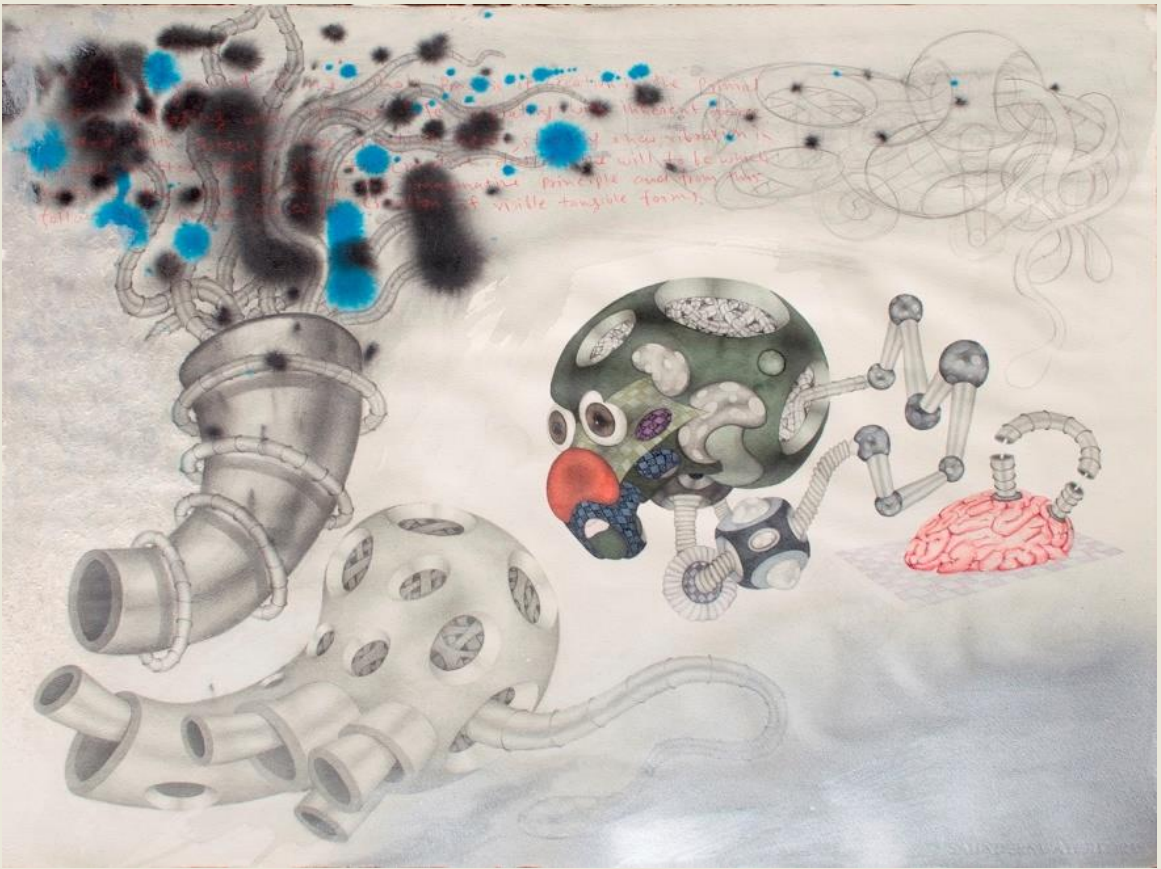

# *Ephemeral*

Ajay Dhandre | Krishnendu Porel

**AJAY DHANDRE**

Architects of the Living Structure  
watercolour & graphite on paper,  
22" x 30", 2011

**AJAY DHANDRE**

Portal of the Proto-Mechanisms  
watercolour and graphite on paper  
22" x 30", 2011

**AJAY DHANDRE**

The Cognitive Reactor

watercolour and graphite on paper

22" x 30", 2011

**AJAY DHANDRE**

The Emergence of Synthetic Consciousness  
watercolour and graphite on paper  
22" x 30", 2011

**AJAY DHANDRE**

Cellular Cosmos in Bloom

graphite on paper

8" x 11", 2019

**AJAY DHANDRE**

Germination of the Inner Pulse

graphite on paper

8" x 11", 2019

**AJAY DHANDRE**

Eroded Histories

drawing on acid free paper

20'' x 30'', 2026

**KRISHNENDU POREL**

Excavating Silence

drawing on acid free paper

20" x 30", 2026