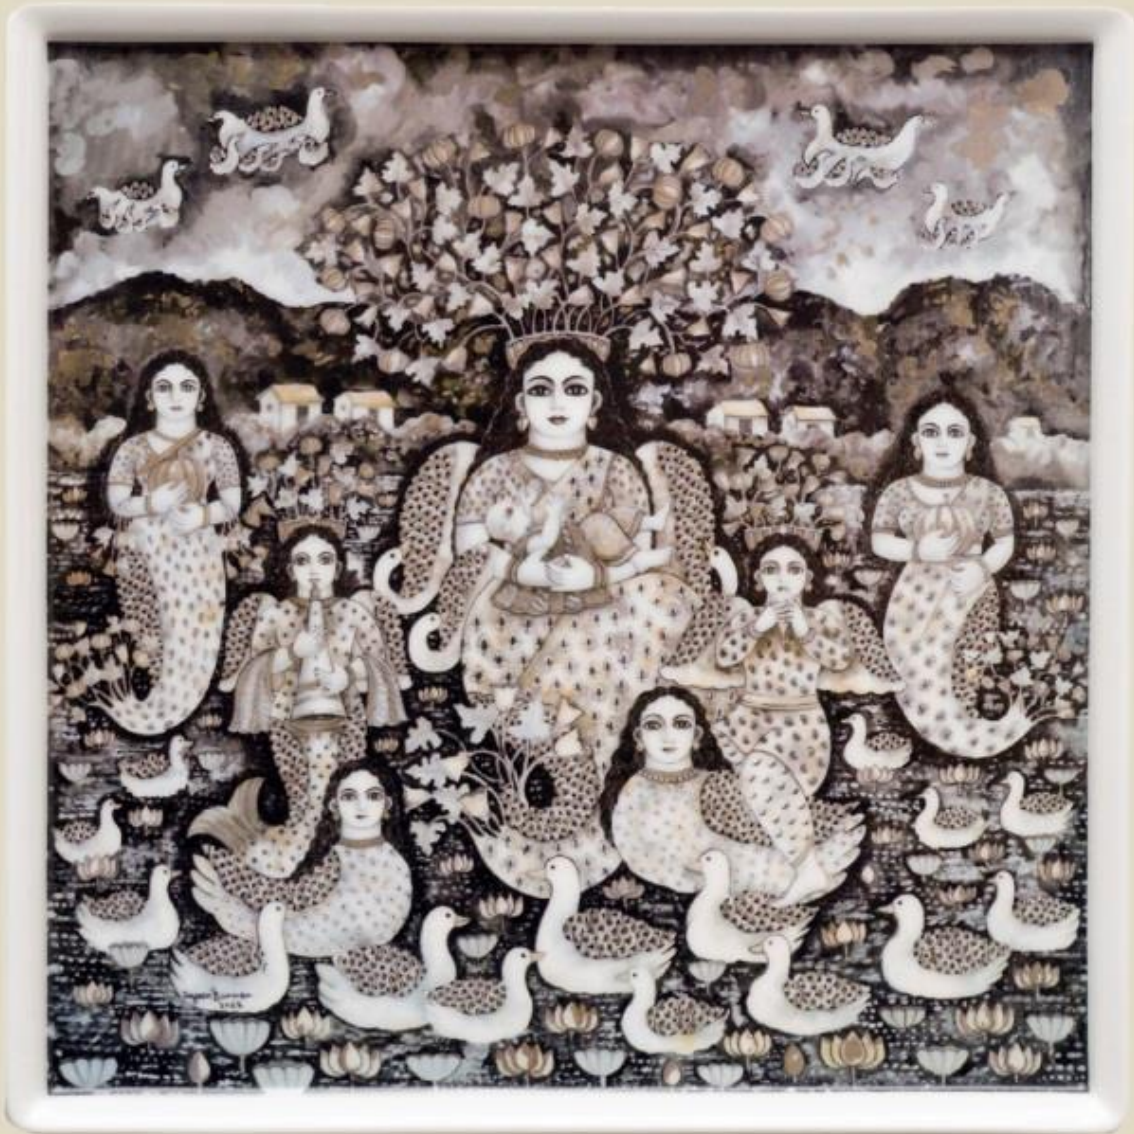

## MAÏTÉ DELTEIL

Happy Day

ceramic platter, 12" x 12"

limited edition of 50

**JAYASRI BURMAN**

Devi

ceramic platter, 12" x 12"

limited edition of 50