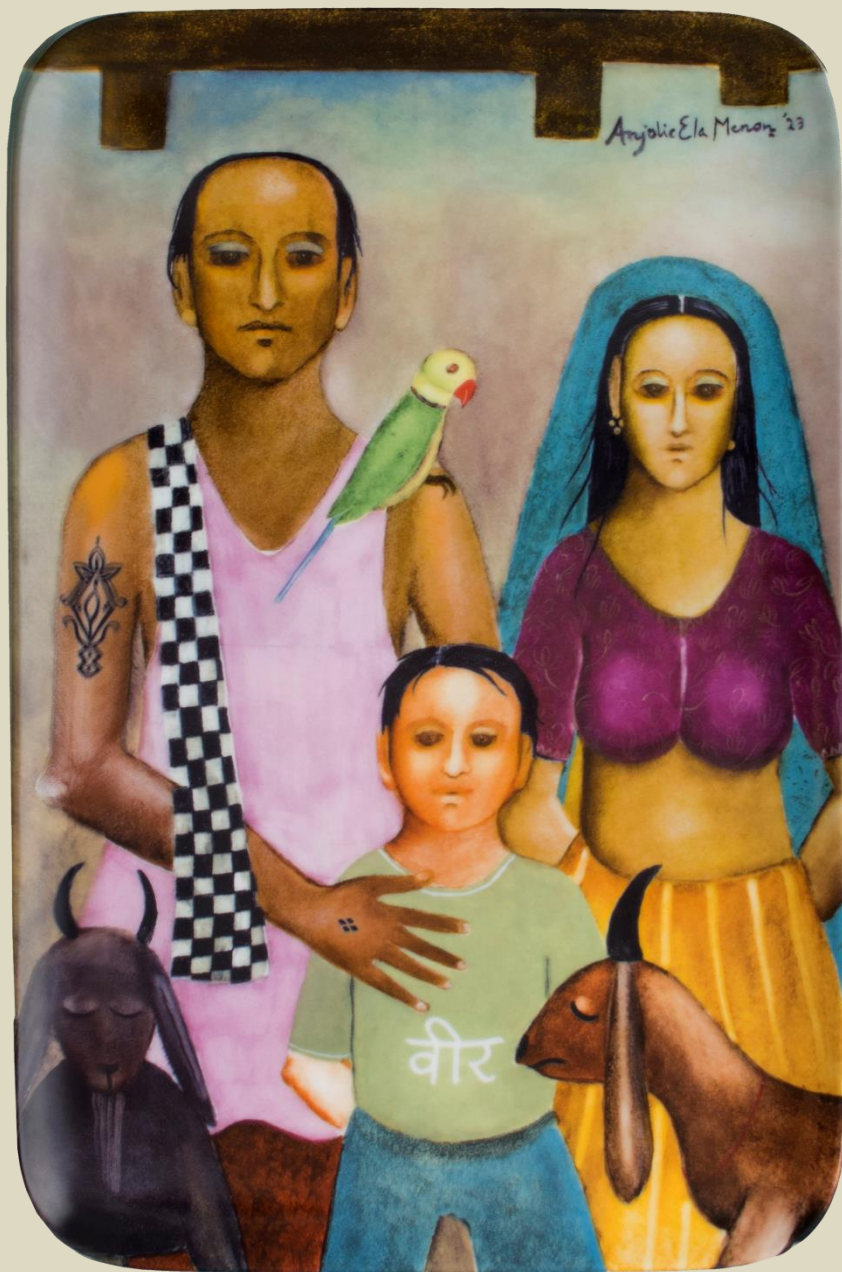

**SH RAZA**

Rajasthan

ceramic platter, 12" x 12"

limited edition of 50

**SH RAZA**

Tree

ceramic platter, 10" x 10"

limited edition of 50

**ANJOLIE ELA MENON**

Goat People

ceramic platter, 13" x 9"

limited edition of 50

**ANJOLIE ELA MENON**

Face

ceramic platter, 12" x 10"

limited edition of 50