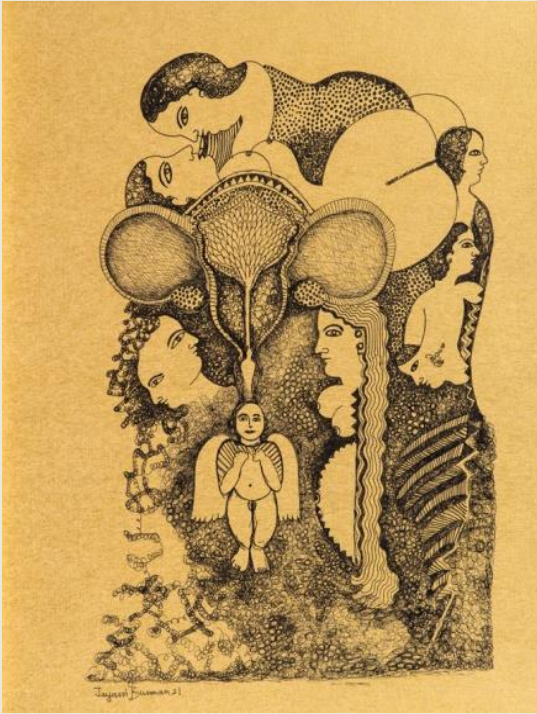

INNER SANCTUMS

Jayasri Burman | Smriti Dixit | Shilo Shiv Suleman | Rakhee Shenoy

ART MUSINGS

1 ADMIRALTY HOUSE, COLABA

JAYASRI BURMAN

Ganga

vegetable dye color on tussar

234" x 42", 2004

Details of 'Ganga'

JAYASRI BURMAN

Heavenly Abode

mixed media on paper

25'' x 72'', 2006

JAYASRI BURMAN

Dhara IX | Dhara XVII | Dhara XX | Dhara XXI

watercolour pen & ink on paper

16" x 12", 2022

JAYASRI BURMAN

Praana

watercolour pen & ink on paper

12'' x 9'', 2022

SMRITI DIXIT

Grotto

thread, different textiles, and synthetic wool

78" X 48", 2024

Details of 'Grotto'

SMRITI DIXIT

Hibiscus

khadi cloth and thread alongside cloth and thread from
Manchester, dyed

Details of 'Hibiscus'

SMRITI DIXIT

Vitruvian Seed