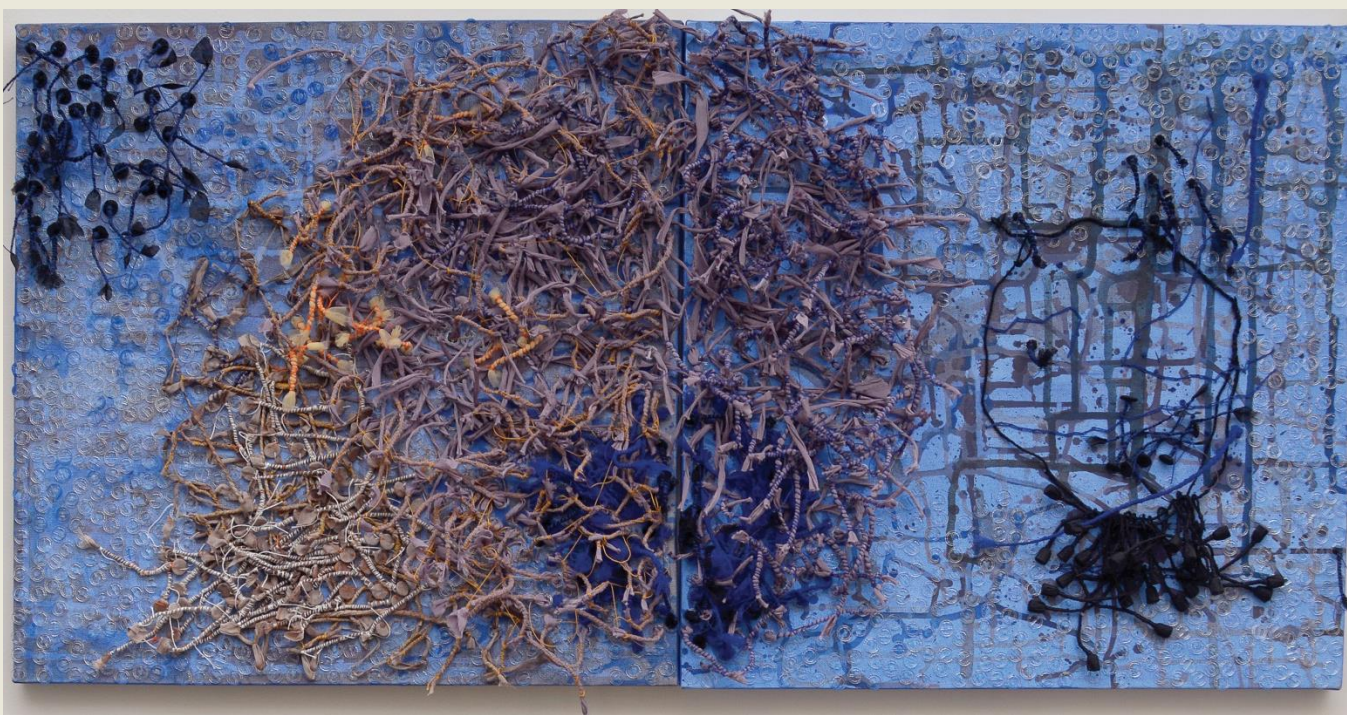

seed, cloth, synthetic wool and found objects

14" x 9.5", 2023

SMRITI DIXIT

Parijat, fabric and mixed media on canvas

36" x 36"

SMRITI DIXIT

Sky

fabric and mixed media on canvas