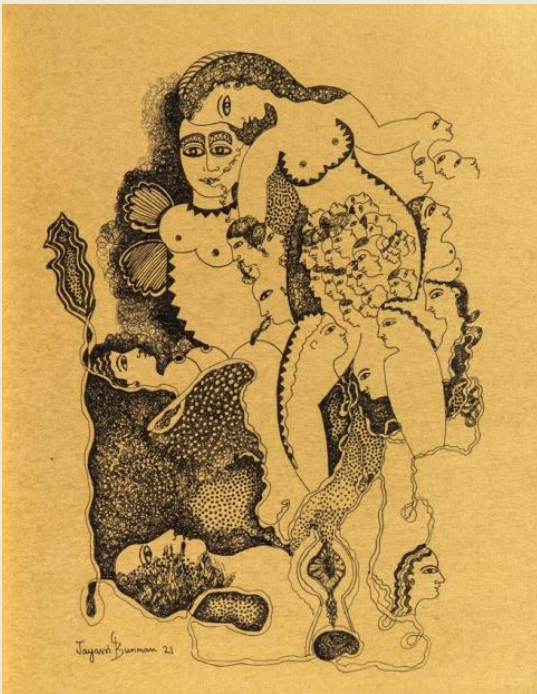

INNER SANCTUMS

Jayasri Burman | Smriti Dixit | Shilo Shiv Suleman | Rakhee Shenoy

ART MUSINGS

1 ADMIRALTY HOUSE, COLABA

JAYASRI BURMAN

Ganga

vegetable dye color on tussar

234" x 42", 2004

Details of 'Ganga'

JAYASRI BURMAN

Heavenly Abode

mixed media on paper

25'' x 72'', 2006

JAYASRI BURMAN

Dhara IX | Dhara XVII | Dhara XX | Dhara XXI

watercolour pen & ink on paper

16" x 12", 2022

JAYASRI BURMAN

Praana

watercolour pen & ink on paper

12'' x 9'', 2022

SMRITI DIXIT

Grotto

thread, different textiles, and synthetic wool

78" X 48", 2024

Details of 'Grotto'

SMRITI DIXIT

Hibiscus

khadi cloth and thread alongside cloth and thread from
Manchester, dyed

Details of 'Hibiscus'

SMRITI DIXIT

Vitruvian Seed