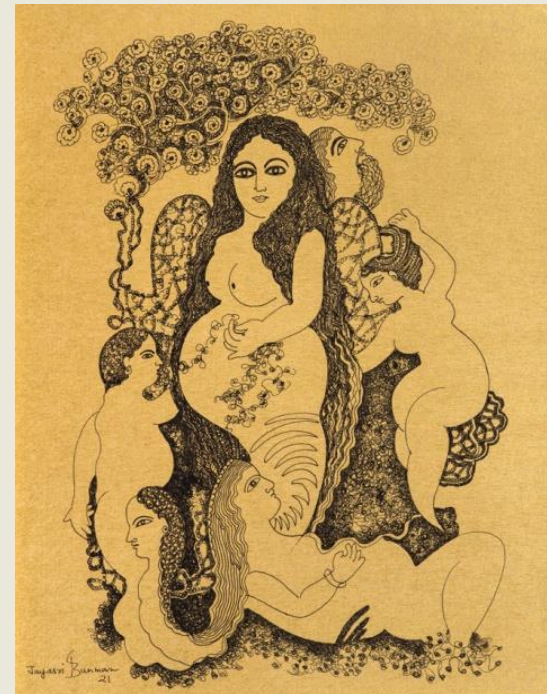

INNER SANCTUMS

Jayasri Burman | Smriti Dixit | Shilo Shiv Suleman | Rakhee Shenoy

ART MUSINGS

1 ADMIRALTY HOUSE, COLABA

JAYASRI BURMAN

Ganga

vegetable dye color on tussar

234" x 42", 2004

Details of 'Ganga'

JAYASRI BURMAN

Heavenly Abode

mixed media on paper

25'' x 72'', 2006

JAYASRI BURMAN

Dhara IX | Dhara XVII | Dhara XX | Dhara XXI

watercolour pen & ink on paper

16" x 12", 2022

JAYASRI BURMAN

Praana

watercolour pen & ink on paper

12'' x 9'', 2022

SMRITI DIXIT

Grotto

thread, different textiles, and synthetic wool