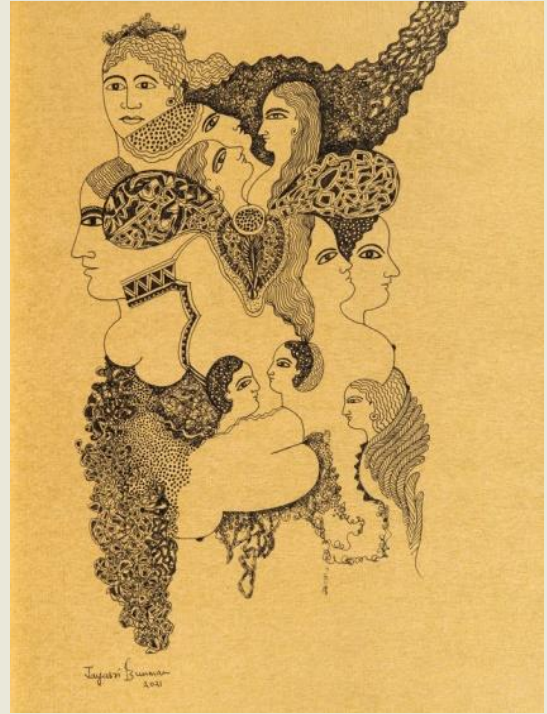

INNER SANCTUMS

Jayasri Burman | Smriti Dixit | Shilo Shiv Suleman | Rakhee Shenoy

ART MUSINGS

1 ADMIRALTY HOUSE, COLABA

JAYASRI BURMAN

Ganga

vegetable dye color on tussar

234" x 42", 2004

Details of 'Ganga'

JAYASRI BURMAN

Heavenly Abode

mixed media on paper

25'' x 72'', 2006

JAYASRI BURMAN

Dhara IX | Dhara XVII | Dhara XX | Dhara XXI

watercolour pen & ink on paper

16" x 12", 2022

JAYASRI BURMAN

Praana

watercolour pen & ink on paper

12'' x 9'', 2022

SMRITI DIXIT

Grotto

thread, different textiles, and synthetic wool

78" X 48", 2024

Details of 'Grotto'

SMRITI DIXIT

Hibiscus

khadi cloth and thread alongside cloth and thread from
Manchester, dyed

Details of 'Hibiscus'

SMRITI DIXIT

Vitruvian Seed