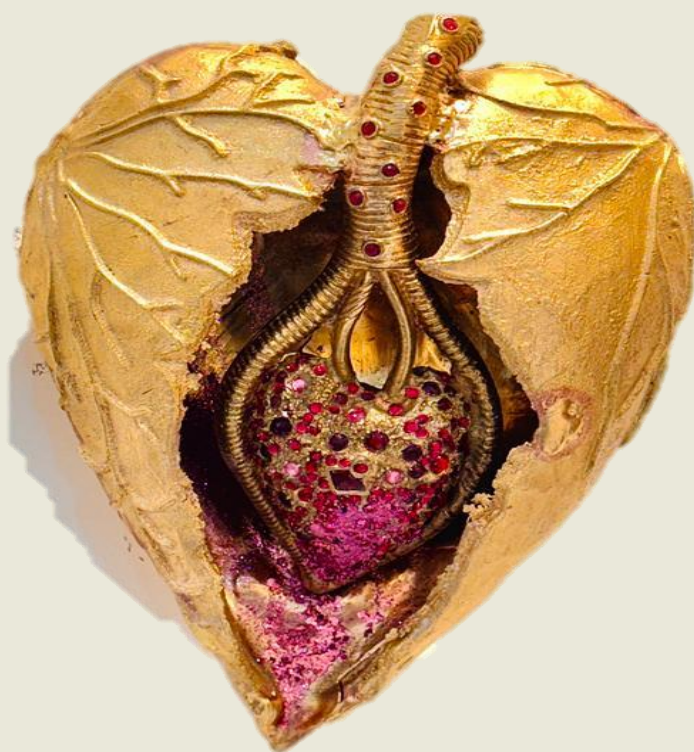

36" x 72", - diptych 2025

SHILO SHIV SULEMAN

Draw Something Beautiful
tapestry on silk and velvet
145 " x 90", 2025

Details of 'Draw Something Beautiful'

SHILO SHIV SULEMAN

I Chose You

acrylic and leaf on canvas

98" x 41", 2025

SHILO SHIV SULEMAN

I Find Myself

acrylic and gold leaf on canvas

42" x 36", 2023

SHILO SHIV SULEMAN

Lifelong Love Strong | Take me as I am

brass & semi-precious stones